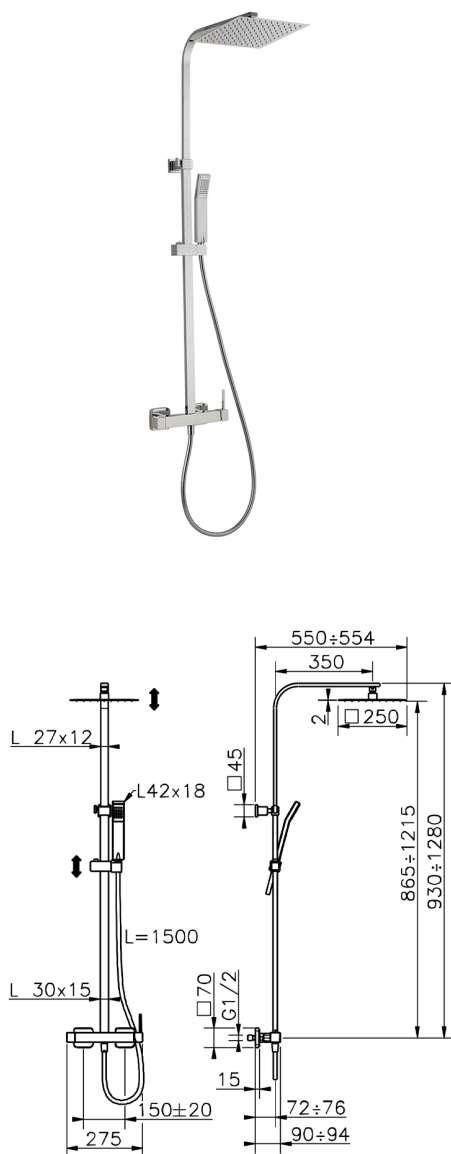

2-function single lever shower set SHOWER COLUMNS_QT1R4030

MODEL **QT1R4030**

2-function single lever shower set, 2 outlet deviator, adjustable riser column, sliding shower bracket, 42x18 mm ABS Quad one spray handshower, 250x250 mm INOX square showerhead 2 mm thick, 150 cm smooth SILVERFLEX Flexible Hose

AVAILABLE FINISHINGS

21 21 Chrome

CHARACTERISTICS

Single Lever **1**

Cartridge Spare Parts **ZZ94240000**

25 mm Cartridge

2026-04-26