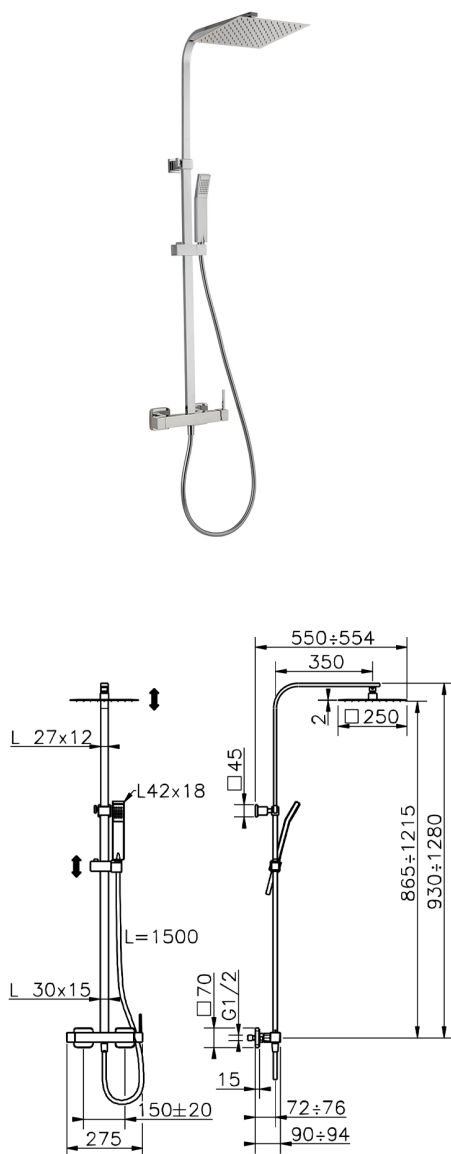

## 2-function single lever shower set SHOWER COLUMNS\_QT1R4030

MODEL **QT1R4030**

2-function single lever shower set, 2 outlet deviator, adjustable riser column, sliding shower bracket, 42x18 mm ABS Quad one spray handshower, 250x250 mm INOX square showerhead 2 mm thick, 150 cm smooth SILVERFLEX Flexible Hose

AVAILABLE FINISHINGS

CHARACTERISTICS

Single Lever **1**  
 Cartridge Spare Parts **ZZ94240000**  
**25 mm Cartridge**

2026-06-14