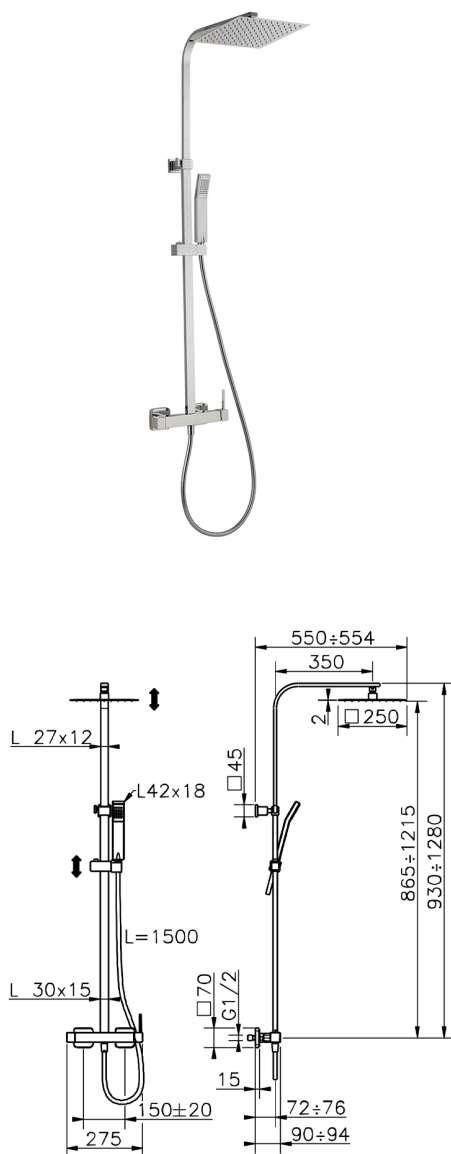

2-function single lever shower set SHOWER COLUMNS_QT1R4030

MODEL **QT1R4030**

2-function single lever shower set, 2 outlet deviator, adjustable riser column, sliding shower bracket, 42x18 mm ABS Quad one spray handshower, 250x250 mm INOX square showerhead 2 mm thick, 150 cm smooth SILVERFLEX Flexible Hose

AVAILABLE FINISHINGS

21 21 Chrome

CHARACTERISTICS

Single Lever **1**

Cartridge Spare Parts **ZZ94240000**

25 mm Cartridge

2026-06-13