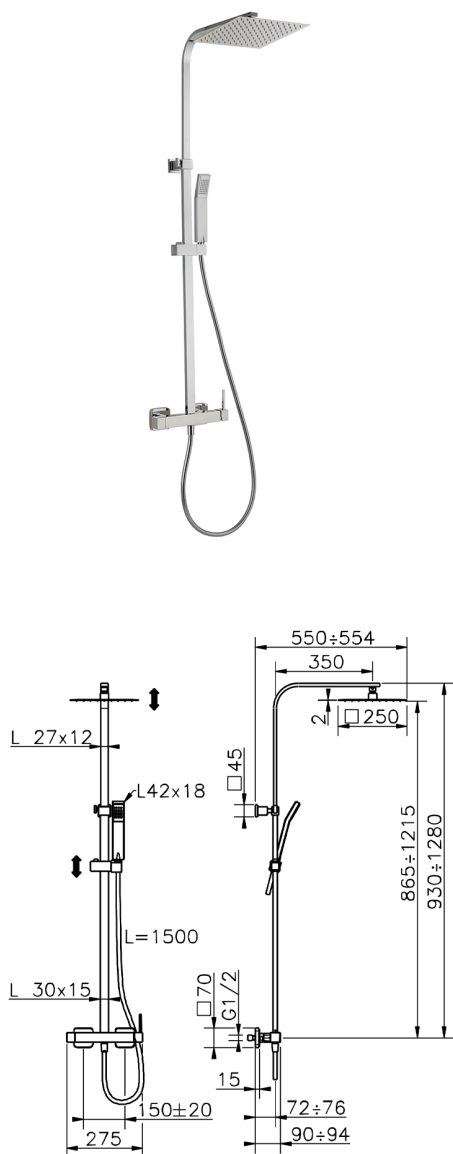

2-function single lever shower set SHOWER COLUMNS_QT1R4030

MODEL **QT1R4030**

2-function single lever shower set, 2 outlet deviator, adjustable riser column, sliding shower bracket, 42x18 mm ABS Quad one spray handshower, 250x250 mm INOX square showerhead 2 mm thick, 150 cm smooth SILVERFLEX Flexible Hose

AVAILABLE FINISHINGS

21 21 Chrome

CHARACTERISTICS

Single Lever **1**

Cartridge Spare Parts **ZZ94240000**

25 mm Cartridge

2026-04-05