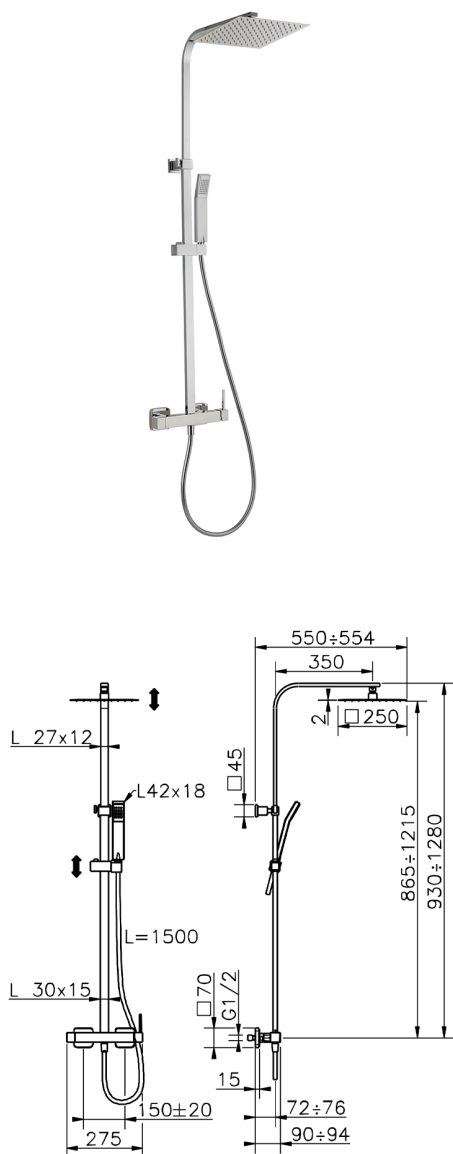

2-function single lever shower set SHOWER COLUMNS_QT1R4030

MODEL **QT1R4030**

2-function single lever shower set, 2 outlet deviator, adjustable riser column, sliding shower bracket, 42x18 mm ABS Quad one spray handshower, 250x250 mm INOX square showerhead 2 mm thick, 150 cm smooth SILVERFLEX Flexible Hose

AVAILABLE FINISHINGS

21 21 Chrome

CHARACTERISTICS

Single Lever **1**

Cartridge Spare Parts **ZZ94240000**

25 mm Cartridge

2026-05-17