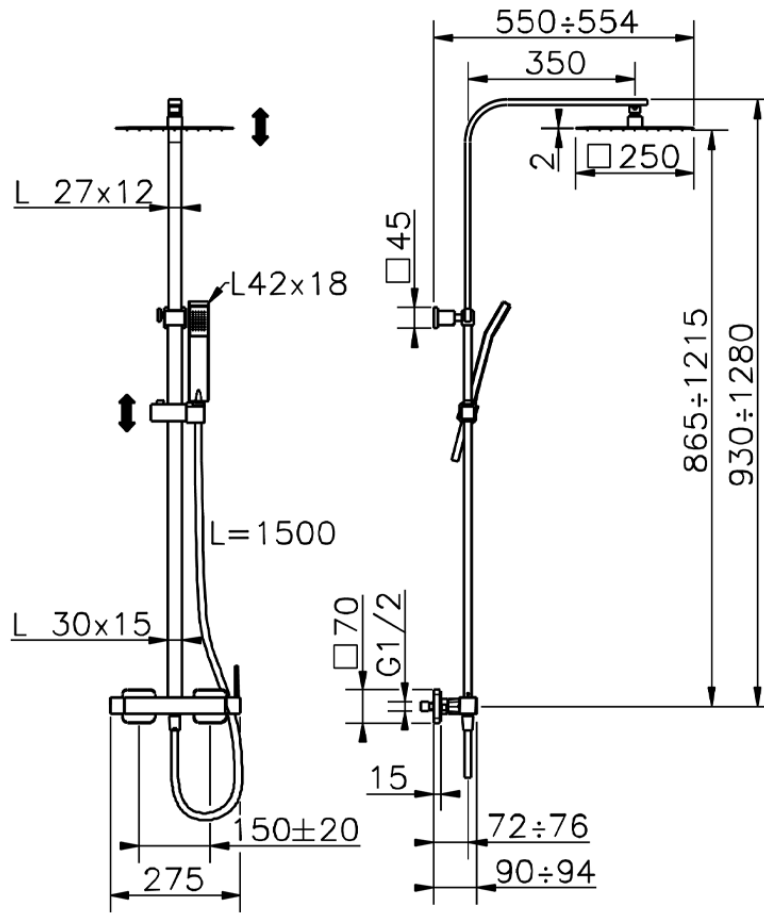

## 2-function single lever shower set SHOWER COLUMNS\_QT1R4030

QT1R4030

<https://en.cisal.it/2-function-single-lever-shower-set-shower-columns-qt1r4030>

2026-04-26