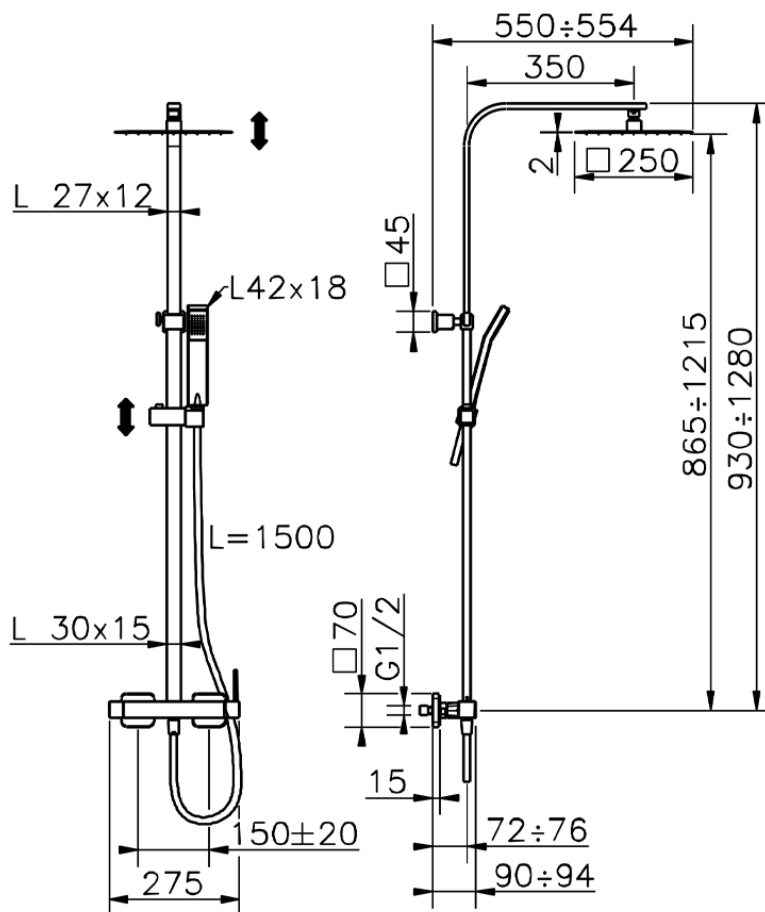

2-function single lever shower set SHOWER COLUMNS_QT1R4030

QT1R4030

<https://en.cisal.it/2-function-single-lever-shower-set-shower-columns-qt1r4030>

2026-05-17