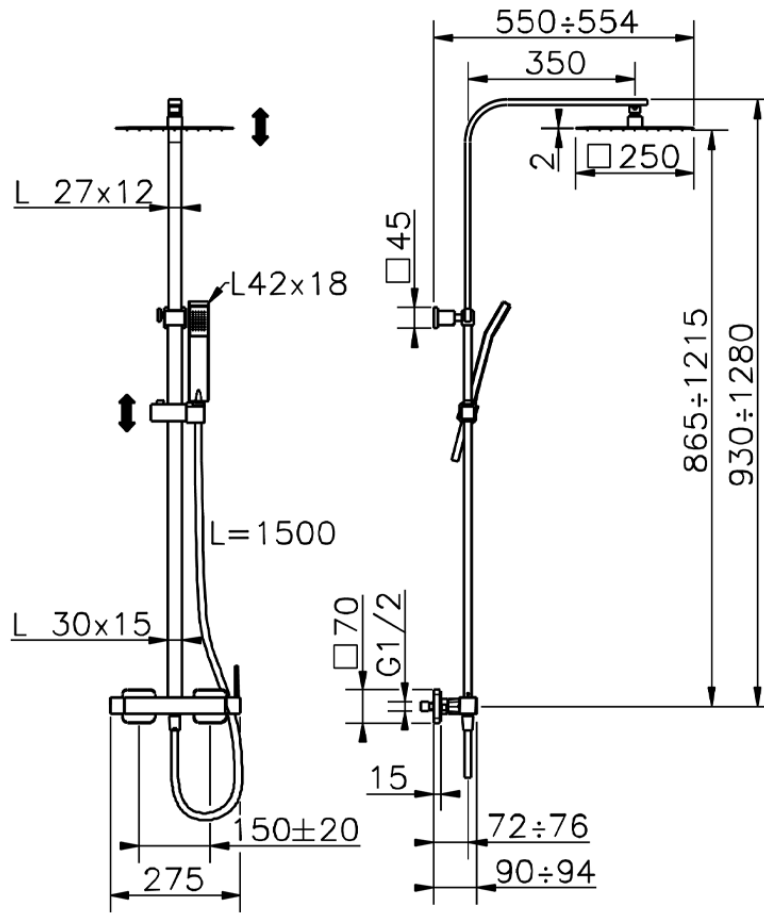

## 2-function single lever shower set SHOWER COLUMNS\_QT1R4030

QT1R4030

<https://en.cisal.it/2-function-single-lever-shower-set-shower-columns-qt1r4030>

2026-06-13