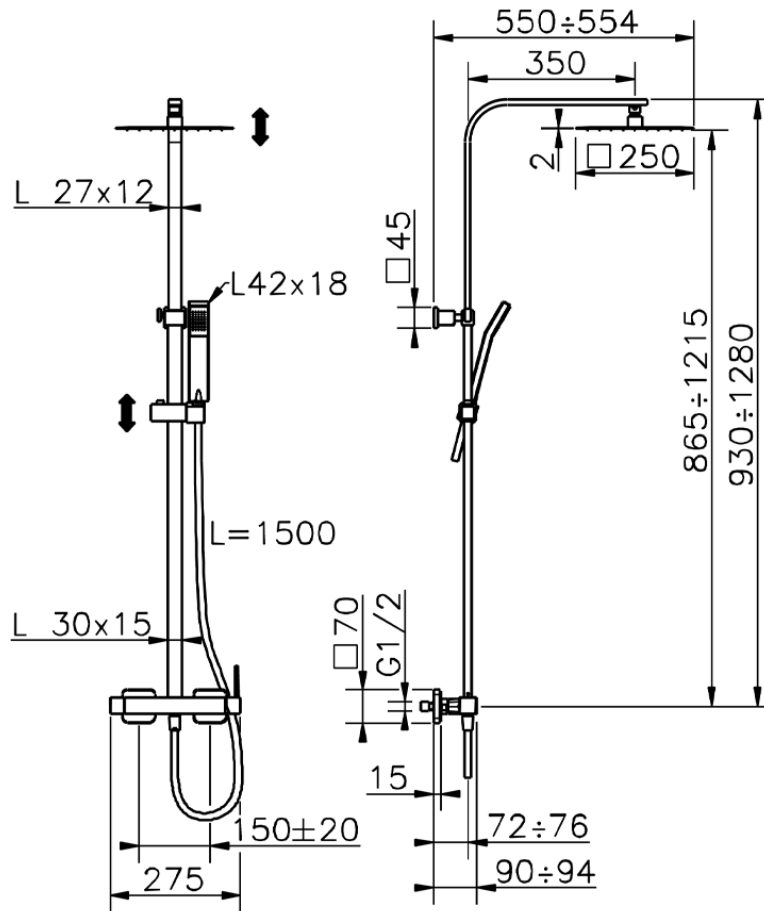

2-function single lever shower set SHOWER COLUMNS_QT1R4030

QT1R4030

<https://en.cisal.it/2-function-single-lever-shower-set-shower-columns-qt1r4030>

2026-04-05