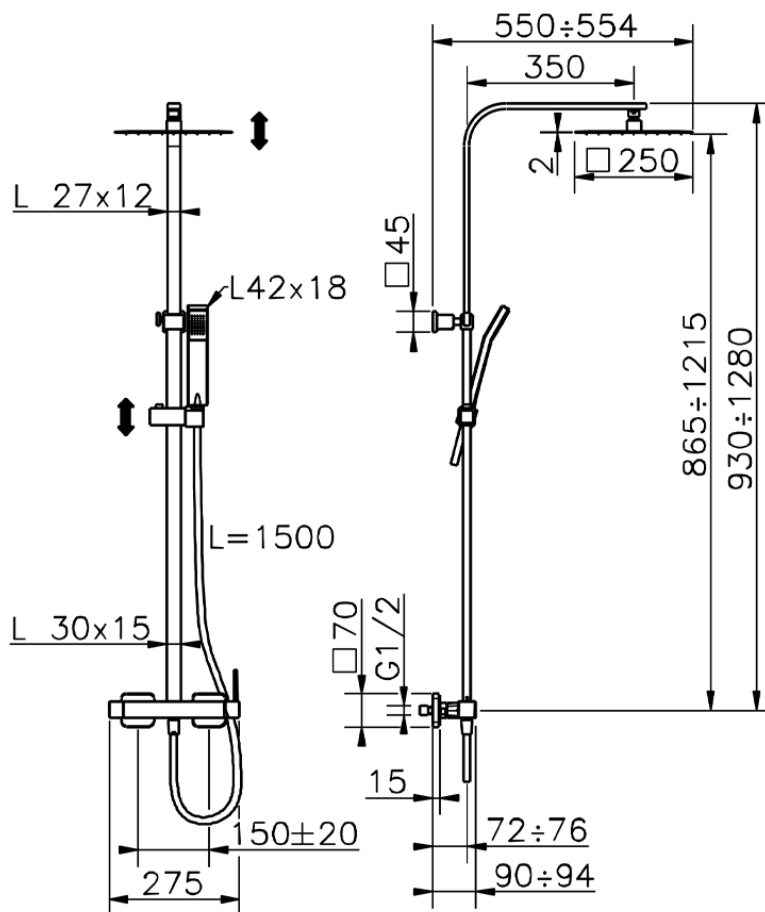

2-function single lever shower set SHOWER COLUMNS_QT1R4030

QT1R4030

<https://en.cisal.it/2-function-single-lever-shower-set-shower-columns-qt1r4030>

2026-07-03