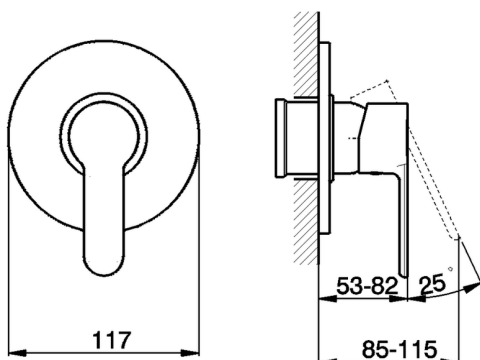

AVAILABLE FINISHINGS

CHARACTERISTICS

Installation **Concealed**

Required concealed parts **ZA005300**