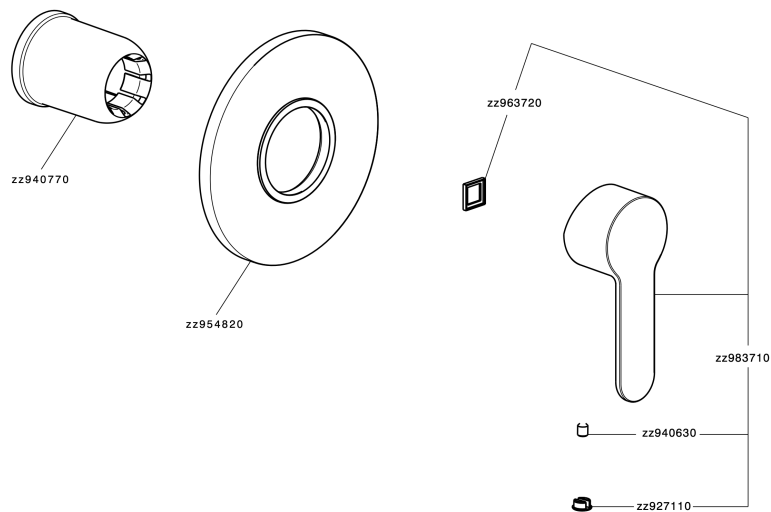

## Exposed part for concealed S.L. shower valve TENDER\_C2003000

MODEL **C2003000**

Exposed part for concealed S.L. shower valve, without concealed part, for item ZA005300

AVAILABLE FINISHINGS

CHARACTERISTICS

## Exposed part for concealed S.L. shower valve TENDER\_C2003000

C2003000

<https://en.cisal.it/exposed-part-for-concealed-s-l-shower-valve-tender-c2003000>

## Concealed single lever shower mixer CONCEALED\_ZA005300

MODEL **ZA005300**

Concealed single lever shower mixer, 1/2" concealed shower, without trim kit

AVAILABLE FINISHINGS

**04** 04 Without finishing

CHARACTERISTICS

Concealed **1**  
 Cartridge Spare Parts **ZZ94035000**  
**35 mm Cartridge**

Piastra/Plate/Plaque/Platte/Placa  
 2-3mm: XX 27-47 YY 54-74  
 10mm: XX 16-40 YY 43-68

2026-06-13