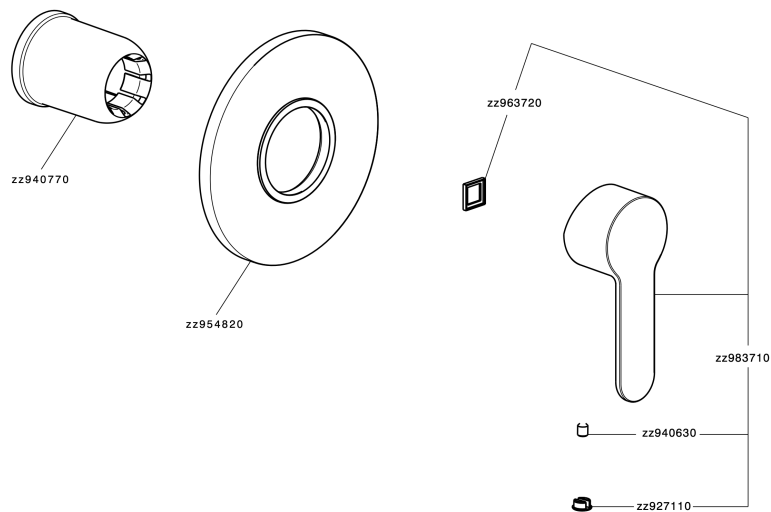

Exposed part for concealed S.L. shower valve TENDER_C2003000

MODEL **C2003000**

Exposed part for concealed S.L. shower valve, without concealed part, for item ZA005300

AVAILABLE FINISHINGS

CHARACTERISTICS

Installation **Concealed**

Required concealed parts **ZA005300**

Exposed part for concealed S.L. shower valve TENDER_C2003000

C2003000

<https://en.cisal.it/exposed-part-for-concealed-s-l-shower-valve-tender-c2003000>

Concealed single lever shower mixer CONCEALED_ZA005300

MODEL **ZA005300**

Concealed single lever shower mixer, 1/2" concealed shower, without trim kit

AVAILABLE FINISHINGS

 **04** 04 Without finishing

CHARACTERISTICS

Concealed **1**
 Cartridge Spare Parts **ZZ94035000**
35 mm Cartridge

Piastra/Plate/Plaque/Platte/Placa
 2-3mm: XX 27-47 YY 54-74
 10mm: XX 16-40 YY 43-68

2026-04-08