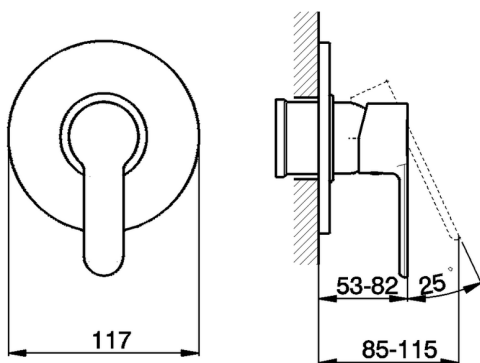

Exposed part for concealed S.L. shower valve TENDER_C2003000

MODEL **C2003000**

Exposed part for concealed S.L. shower valve, without concealed part, for item ZA005300

AVAILABLE FINISHINGS

CHARACTERISTICS

Installation **Concealed**

Required concealed parts **ZA005300**

Exposed part for concealed S.L. shower valve TENDER_C2003000

C2003000

<https://en.cisal.it/exposed-part-for-concealed-s-l-shower-valve-tender-c2003000>

Concealed single lever shower mixer CONCEALED_ZA005300

MODEL **ZA005300**

Concealed single lever shower mixer, 1/2" concealed shower, without trim kit

AVAILABLE FINISHINGS

 **04** 04 Without finishing

CHARACTERISTICS

Concealed **1**
 Cartridge Spare Parts **ZZ94035000**
35 mm Cartridge

Piastra/Plate/Plaque/Platte/Placa
 2-3mm: XX 27-47 YY 54-74
 10mm: XX 16-40 YY 43-68

2026-04-08