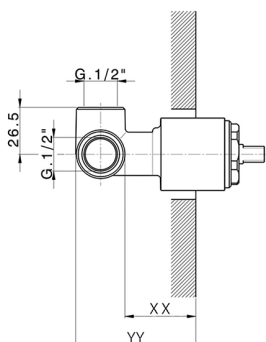

Installation **Concealed**

Required concealed parts **ZA005300**

Exposed part for concealed S.L. shower valve TENDER_C2003000

C2003000

<https://en.cisal.it/exposed-part-for-concealed-s-l-shower-valve-tender-c2003000>

Concealed single lever shower mixer CONCEALED_ZA005300

MODEL **ZA005300**

Concealed single lever shower mixer, 1/2" concealed shower, without trim kit

AVAILABLE FINISHINGS

 **04** 04 Without finishing

CHARACTERISTICS

Concealed **1**
 Cartridge Spare Parts **ZZ94035000**
35 mm Cartridge

Piastra/Plate/Plaque/Platte/Placa
 2-3mm: XX 27-47 YY 54-74
 10mm: XX 16-40 YY 43-68

2026-04-08