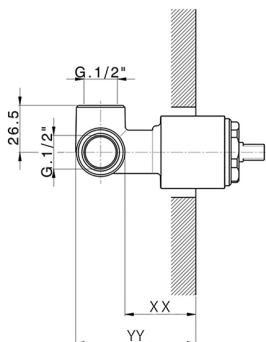

## Concealed single lever shower mixer CONCEALED\_ZA005300

MODEL **ZA005300**

Concealed single lever shower mixer, 1/2" concealed shower, without trim kit

AVAILABLE FINISHINGS

**04** 04 Without finishing

CHARACTERISTICS

Concealed **1**  
 Cartridge Spare Parts **ZZ94035000**  
**35 mm Cartridge**

Piastra/Plate/Plaque/Platte/Placa  
 2-3mm: XX 27-47 YY 54-74  
 10mm: XX 16-40 YY 43-68

2026-06-13