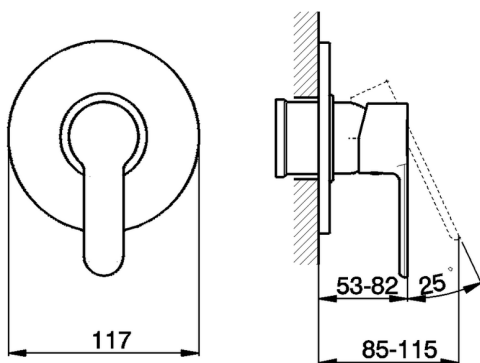

Exposed part for concealed S.L. shower valve TENDER_C2003000

MODEL **C2003000**

Exposed part for concealed S.L. shower valve, without concealed part, for item ZA005300

AVAILABLE FINISHINGS

CHARACTERISTICS

Installation **Concealed**

Required concealed parts **ZA005300**

Exposed part for concealed S.L. shower valve TENDER_C2003000

C2003000

<https://en.cisal.it/exposed-part-for-concealed-s-l-shower-valve-tender-c2003000>

Concealed single lever shower mixer CONCEALED_ZA005300

MODEL **ZA005300**

Concealed single lever shower mixer, 1/2" concealed shower, without trim kit

AVAILABLE FINISHINGS

04 04 Without finishing

CHARACTERISTICS

Concealed **1**
 Cartridge Spare Parts **ZZ94035000**
35 mm Cartridge

Piastra/Plate/Plaque/Platte/Placa
 2-3mm: XX 27-47 YY 54-74
 10mm: XX 16-40 YY 43-68

2026-05-19