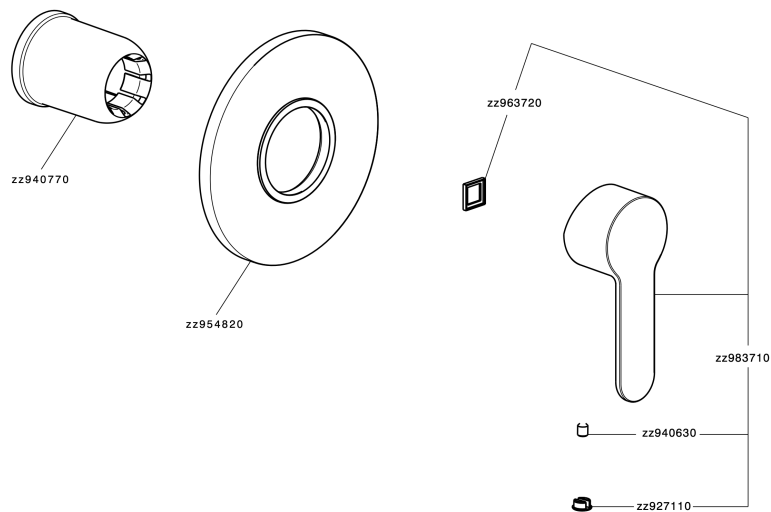

Exposed part for concealed S.L. shower valve TENDER_C2003000

MODEL **C2003000**

Exposed part for concealed S.L. shower valve, without concealed part, for item ZA005300

AVAILABLE FINISHINGS

CHARACTERISTICS

Installation **Concealed**

Required concealed parts **ZA005300**

Exposed part for concealed S.L. shower valve TENDER_C2003000

C2003000

<https://en.cisal.it/exposed-part-for-concealed-s-l-shower-valve-tender-c2003000>

Concealed single lever shower mixer CONCEALED_ZA005300

MODEL **ZA005300**

Concealed single lever shower mixer, 1/2" concealed shower, without trim kit

AVAILABLE FINISHINGS

04 04 Without finishing

CHARACTERISTICS

Concealed **1**
 Cartridge Spare Parts **ZZ94035000**
35 mm Cartridge

Piastra/Plate/Plaque/Platte/Placa
 2-3mm: XX 27-47 YY 54-74
 10mm: XX 16-40 YY 43-68

2026-05-19