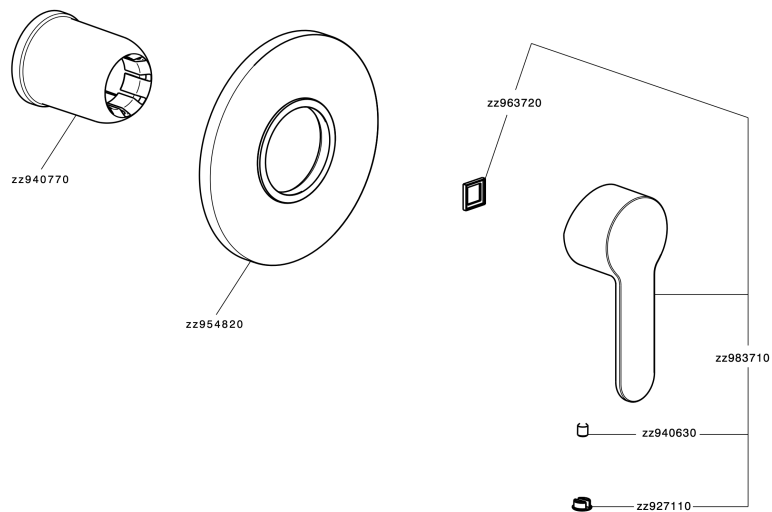

Exposed part for concealed S.L. shower valve TENDER_C2003000

C2003000

<https://en.cisal.it/exposed-part-for-concealed-s-l-shower-valve-tender-c2003000>

Concealed single lever shower mixer CONCEALED_ZA005300

ZA005300

<https://en.cisal.it/concealed-single-lever-shower-mixer-concealed-za005300>

2026-04-26