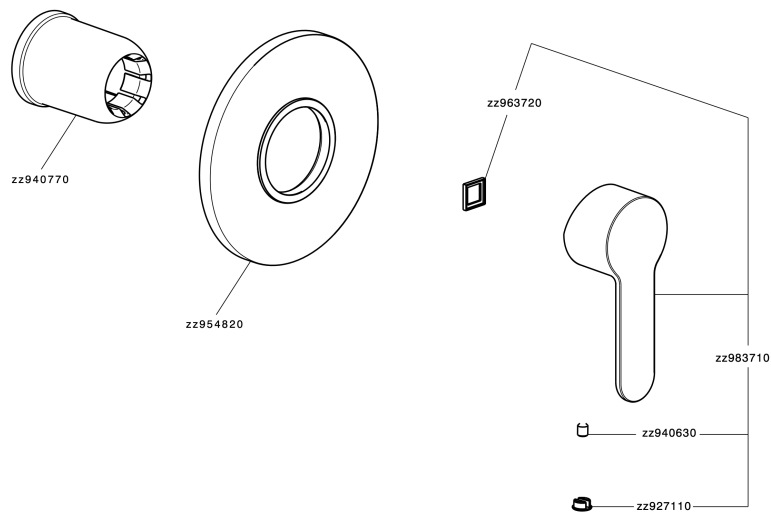

## Exposed part for concealed S.L. shower valve TENDER\_C2003000

C2003000

<https://en.cisal.it/exposed-part-for-concealed-s-l-shower-valve-tender-c2003000>

## Concealed single lever shower mixer CONCEALED\_ZA005300

ZA005300

<https://en.cisal.it/concealed-single-lever-shower-mixer-concealed-za005300>

2026-04-06