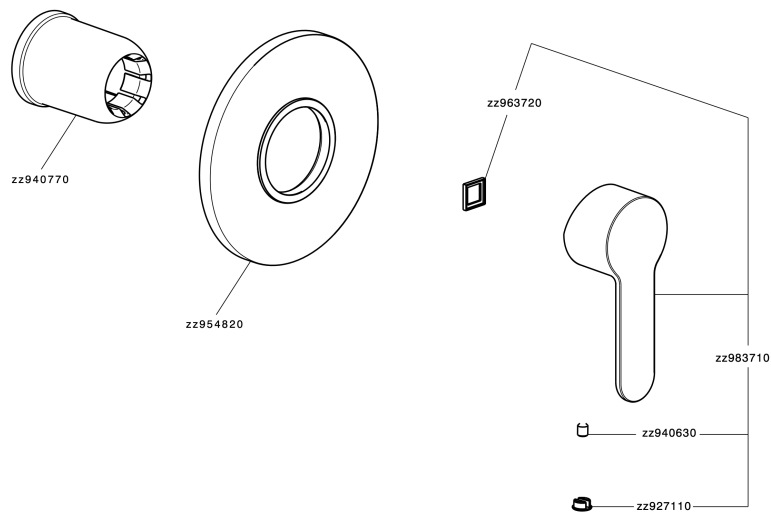

Exposed part for concealed S.L. shower valve TENDER_C2003000

C2003000

<https://en.cisal.it/exposed-part-for-concealed-s-l-shower-valve-tender-c2003000>

Concealed single lever shower mixer CONCEALED_ZA005300

ZA005300

<https://en.cisal.it/concealed-single-lever-shower-mixer-concealed-za005300>

2026-05-19