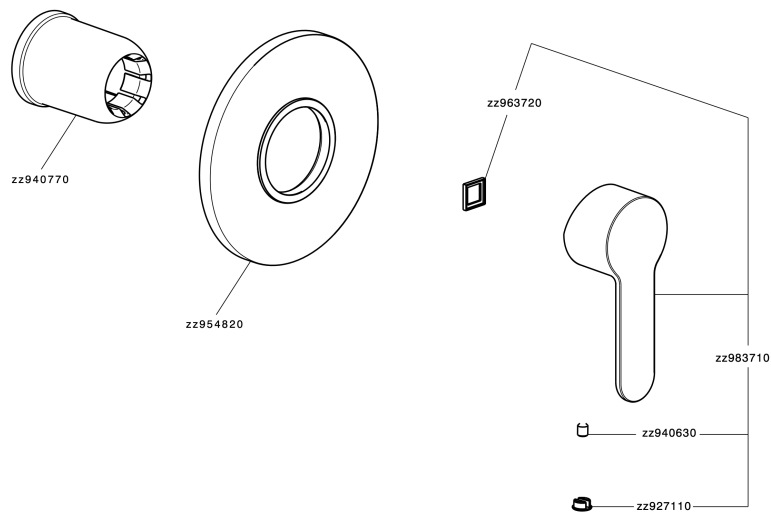

Exposed part for concealed S.L. shower valve TENDER_C2003000

C2003000

<https://en.cisal.it/exposed-part-for-concealed-s-l-shower-valve-tender-c2003000>

Concealed single lever shower mixer CONCEALED_ZA005300

ZA005300

<https://en.cisal.it/concealed-single-lever-shower-mixer-concealed-za005300>

2026-06-13