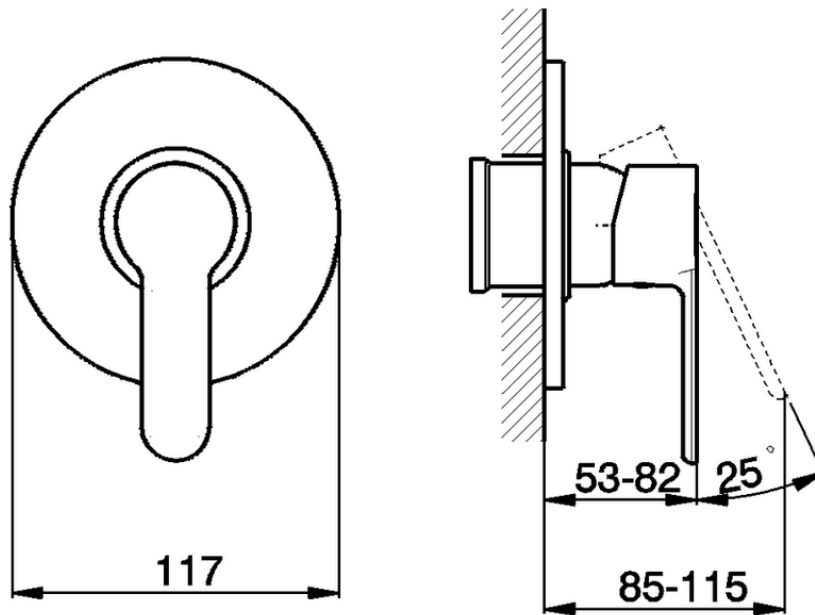

## Exposed part for concealed S.L. shower valve TENDER\_C2003000

C2003000

<https://en.cisal.it/exposed-part-for-concealed-s-l-shower-valve-tender-c2003000>

Piastra/Plate/Plaque/Platte/Placa

2-3mm: XX 27-47 YY 54-74

10mm: XX 16-40 YY 43-68

ZA005300

<https://en.cisal.it/concealed-single-lever-shower-mixer-concealed-za005300>

2026-05-19