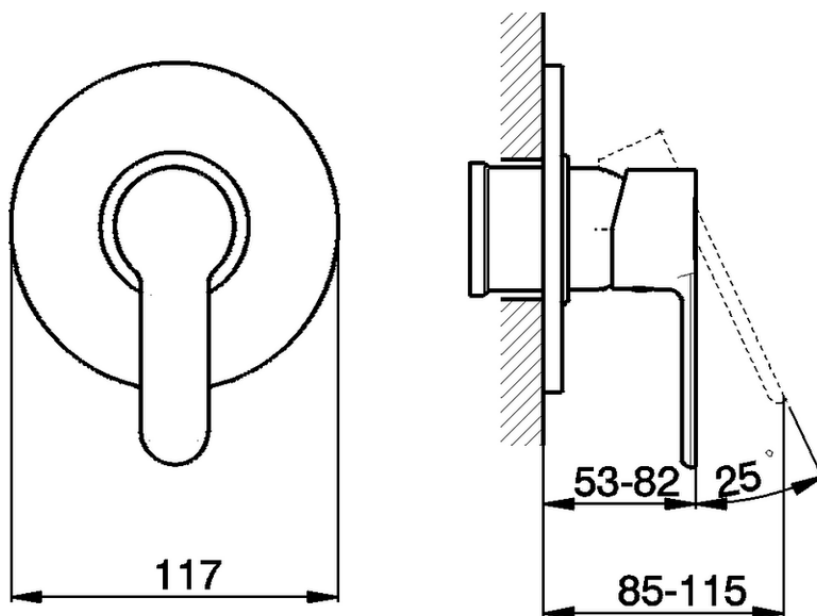

## Exposed part for concealed S.L. shower valve TENDER\_C2003000

C2003000

<https://en.cisal.it/exposed-part-for-concealed-s-l-shower-valve-tender-c2003000>

Piastra/Plate/Plaque/Platte/Placa

2-3mm: XX 27-47 YY 54-74

10mm: XX 16-40 YY 43-68

ZA005300

<https://en.cisal.it/concealed-single-lever-shower-mixer-concealed-za005300>

2026-06-14