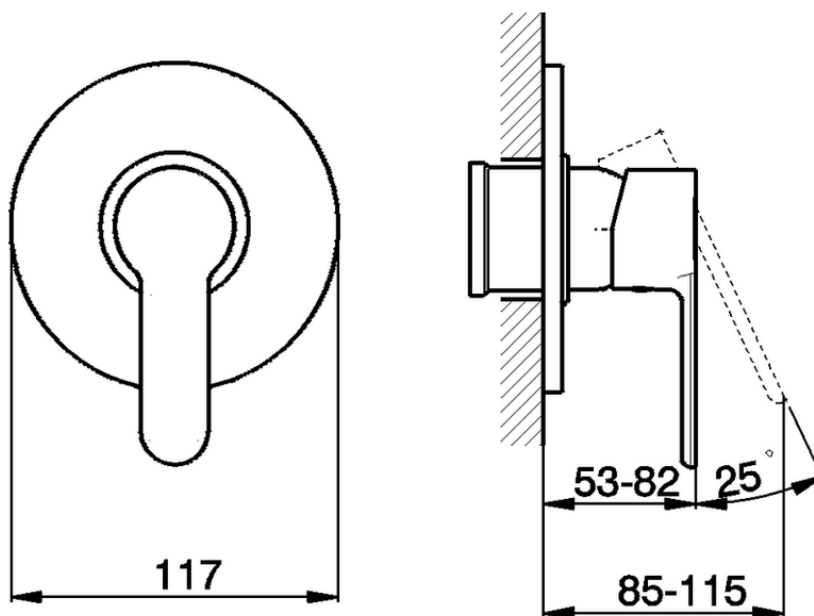

Exposed part for concealed S.L. shower valve TENDER_C2003000

C2003000

<https://en.cisal.it/exposed-part-for-concealed-s-l-shower-valve-tender-c2003000>

Piastra/Plate/Plaque/Platte/Placa

2-3mm: XX 27-47 YY 54-74

10mm: XX 16-40 YY 43-68

ZA005300

<https://en.cisal.it/concealed-single-lever-shower-mixer-concealed-za005300>

2026-04-06