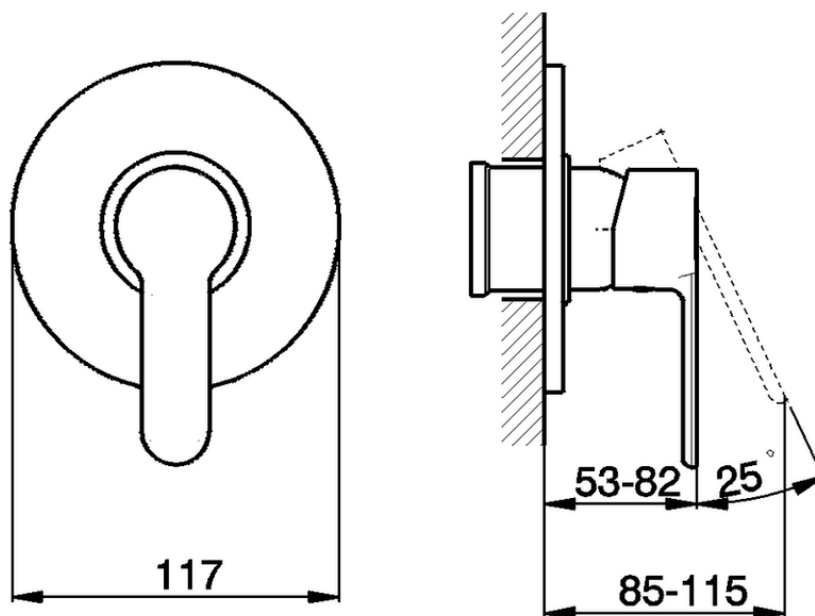

Exposed part for concealed S.L. shower valve TENDER_C2003000

C2003000

<https://en.cisal.it/exposed-part-for-concealed-s-l-shower-valve-tender-c2003000>

Piastra/Plate/Plaque/Platte/Placa

2-3mm: XX 27-47 YY 54-74

10mm: XX 16-40 YY 43-68

ZA005300

<https://en.cisal.it/concealed-single-lever-shower-mixer-concealed-za005300>

2026-04-26