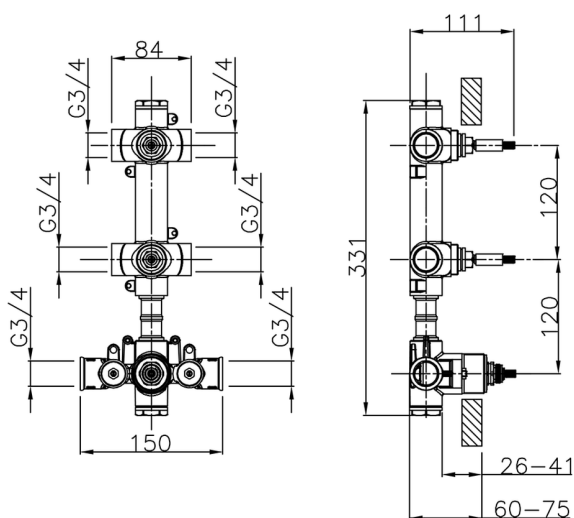

Cover Part for 2 Function Concealed Thermo Valve WELLNESS_SM01V200

MODEL **SM01V200**

Cover Part for 2 Function Concealed Thermo Valve, for item ZA01V200

AVAILABLE FINISHINGS

-  **21** 21 Chrome
-  **2B** 2B Polished Nickel
-  **40** 40 Matt Black
-  **4Q** 4Q Matt White

2 Function Concealed Thermostatic Valve CONCEALED_ZA01V200

MODEL **ZA01V200**

2 Function Concealed Thermostatic Valve

AVAILABLE FINISHINGS

 **04** 04 Without finishing

CHARACTERISTICS

Concealed **1**
 Cartridge Spare Parts **23.51A.HF**
HF Thermostatic Valve