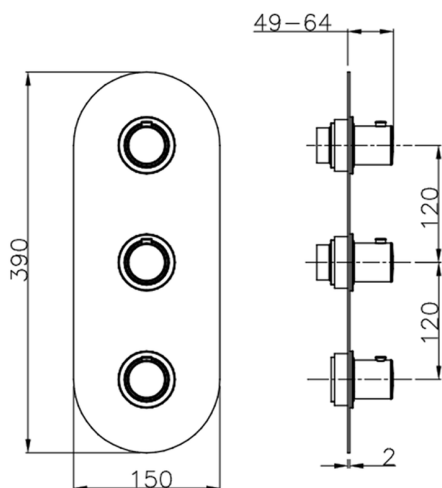

Cover Part for 2 Function Concealed Thermo Valve WELLNESS_SM01V200

MODEL **SM01V200**

Cover Part for 2 Function Concealed Thermo Valve, for item ZA01V200

AVAILABLE FINISHINGS

-  **21** 21 Chrome
-  **2B** 2B Polished Nickel
-  **40** 40 Matt Black
-  **4Q** 4Q Matt White

CHARACTERISTICS

Installation **Concealed**
 Required concealed parts **ZA01V200**

Thermostatic

The Cisal thermostatic is your personal water manager, helping you to handle, control and save water and energy.

2 Function Concealed Thermostatic Valve CONCEALED_ZA01V200

MODEL **ZA01V200**

2 Function Concealed Thermostatic Valve

AVAILABLE FINISHINGS

 **04** 04 Without finishing

CHARACTERISTICS

Concealed **1**
 Cartridge Spare Parts **23.51A.HF**
HF Thermostatic Valve