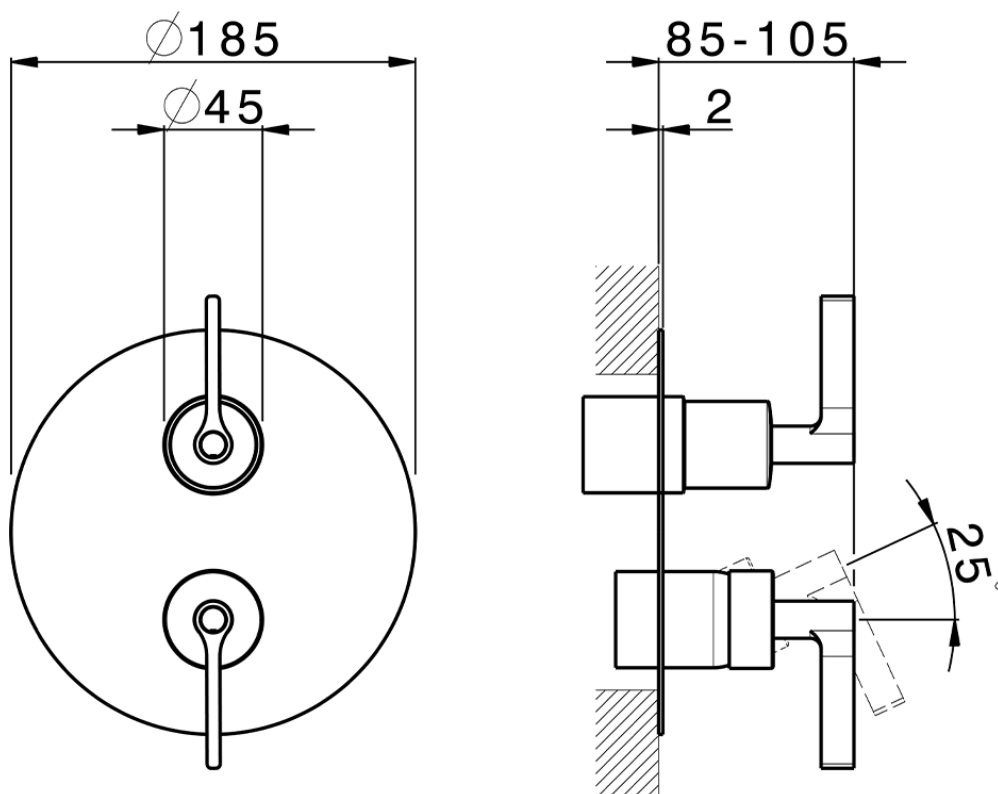

Exposed part for Single Lever One Box Valve ONE BOX_GC0BM030

GC0BM030

<https://en.cisal.it/exposed-part-for-single-lever-one-box-valve-one-box-gc0bm030>

ZA00B031

<https://en.cisal.it/one-box-universal-concealed-part-one-box-za00b031>