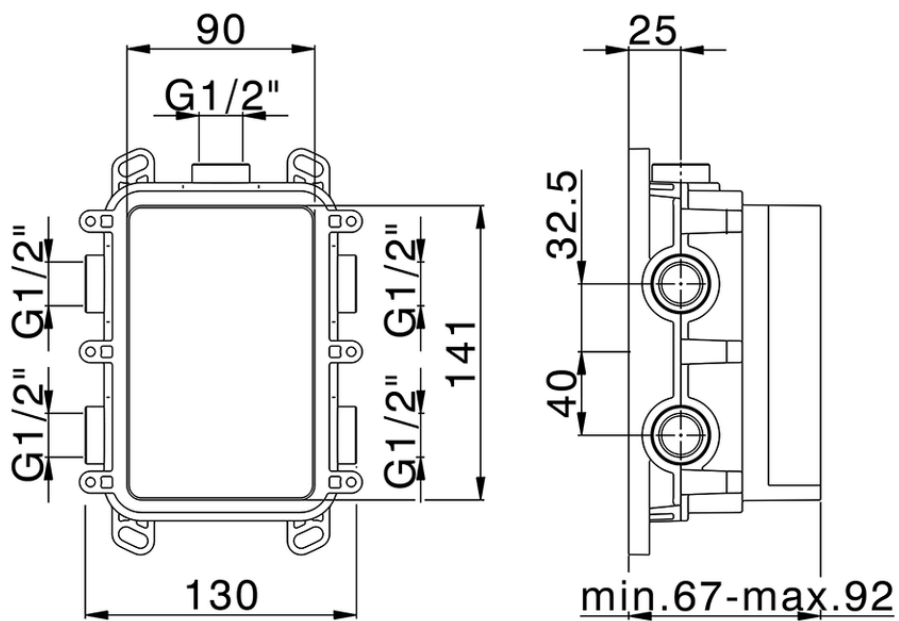

Exposed part for Single Lever One Box Valve ONE BOX_GC0BM030

GC0BM030

<https://en.cisal.it/exposed-part-for-single-lever-one-box-valve-one-box-gc0bm030>

ZA00B031

<https://en.cisal.it/one-box-universal-concealed-part-one-box-za00b031>