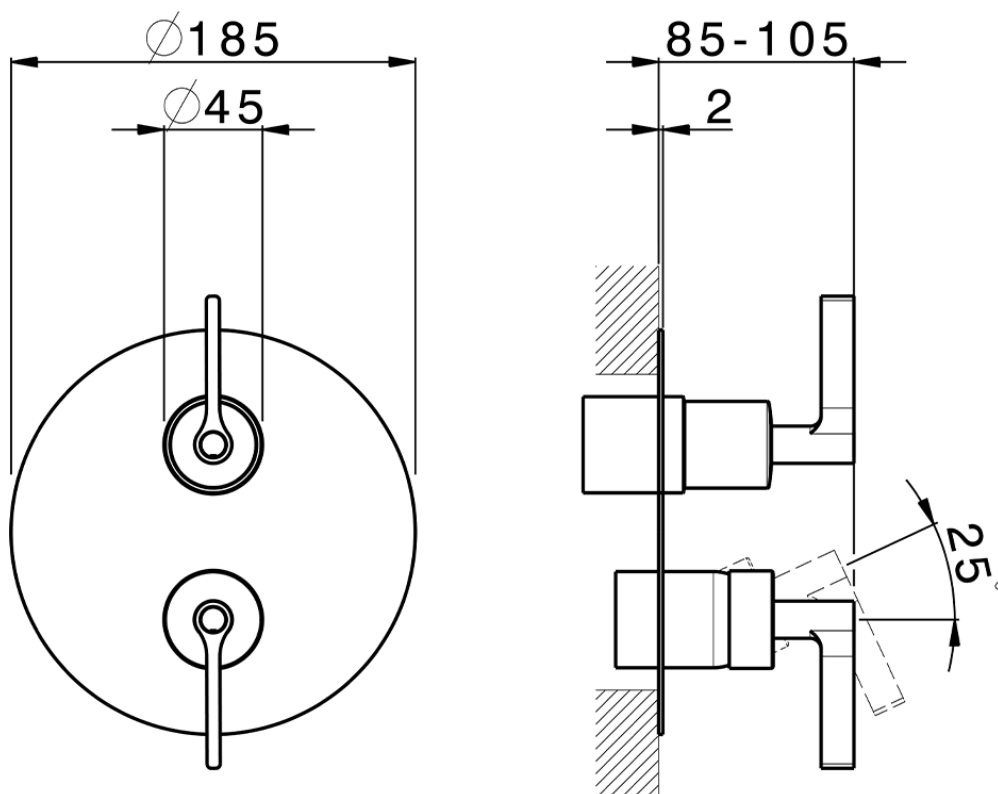

**Exposed part for Single Lever One Box Valve ONE BOX\_GC0BM030**

GC0BM030

<https://en.cisal.it/exposed-part-for-single-lever-one-box-valve-one-box-gc0bm030>

ZA00B031

<https://en.cisal.it/one-box-universal-concealed-part-one-box-za00b031>