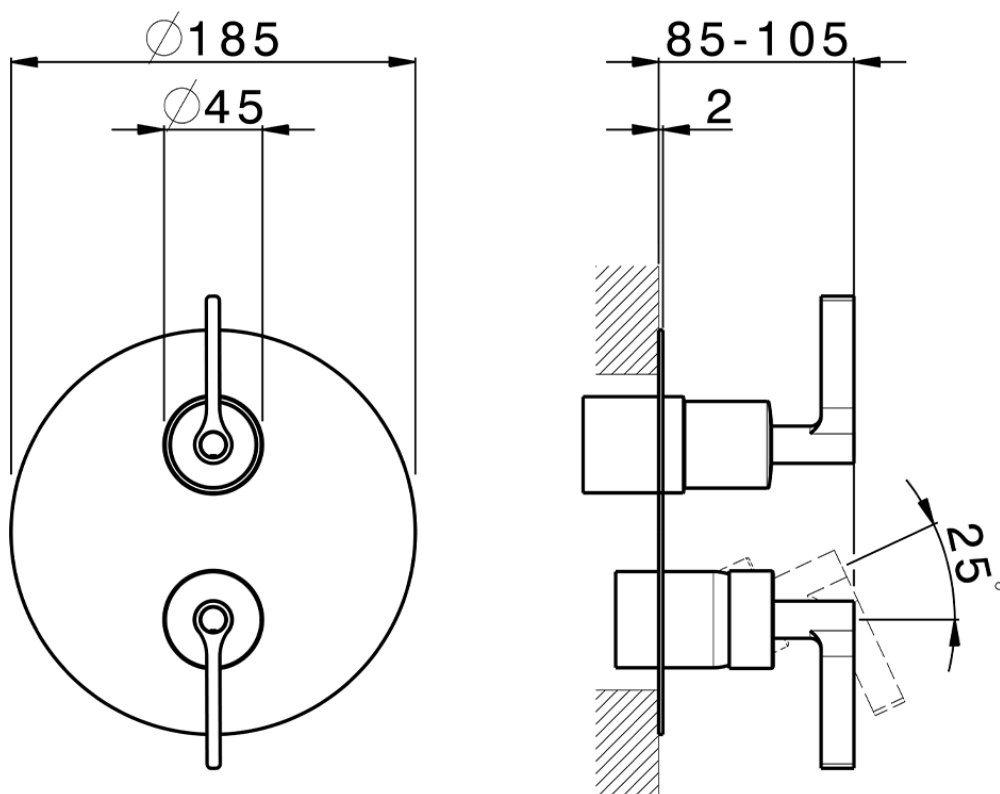

Exposed part for Single Lever One Box Valve ONE BOX_GC0BM030

GC0BM030

<https://en.cisal.it/exposed-part-for-single-lever-one-box-valve-one-box-gc0bm030>

ZA00B031

<https://en.cisal.it/one-box-universal-concealed-part-one-box-za00b031>