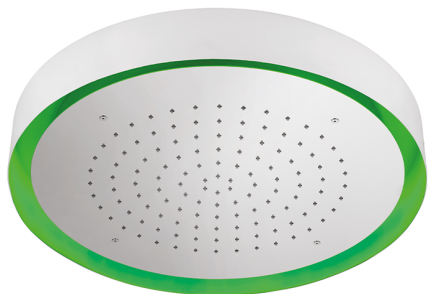

Ø 570 mm Chromotherapy Ceiling showerhead ZEN SHOWER_ZS0C0140

MODEL **ZS0C0140**

Ø 570 mm Chromotherapy Ceiling showerhead, with white cover, rain, chromotherapy functions, wireless control, Stainless Steel AISI 304

AVAILABLE FINISHINGS

-  **40** 40 Matt Black
-  **4Q** 4Q Matt White
-  **D1** D1 Brushed Inox
-  **D2** D2 Polished Inox

CHARACTERISTICS

2024-12-04