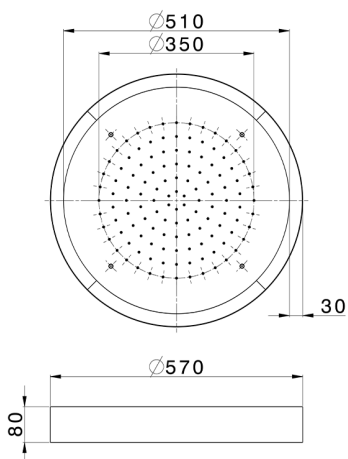

Ø 570 mm Chromotherapy Ceiling showerhead ZEN SHOWER_ZS0C0140

MODEL **ZS0C0140**

Ø 570 mm Chromotherapy Ceiling showerhead, with white cover, rain, chromotherapy functions, wireless control, Stainless Steel AISI 304