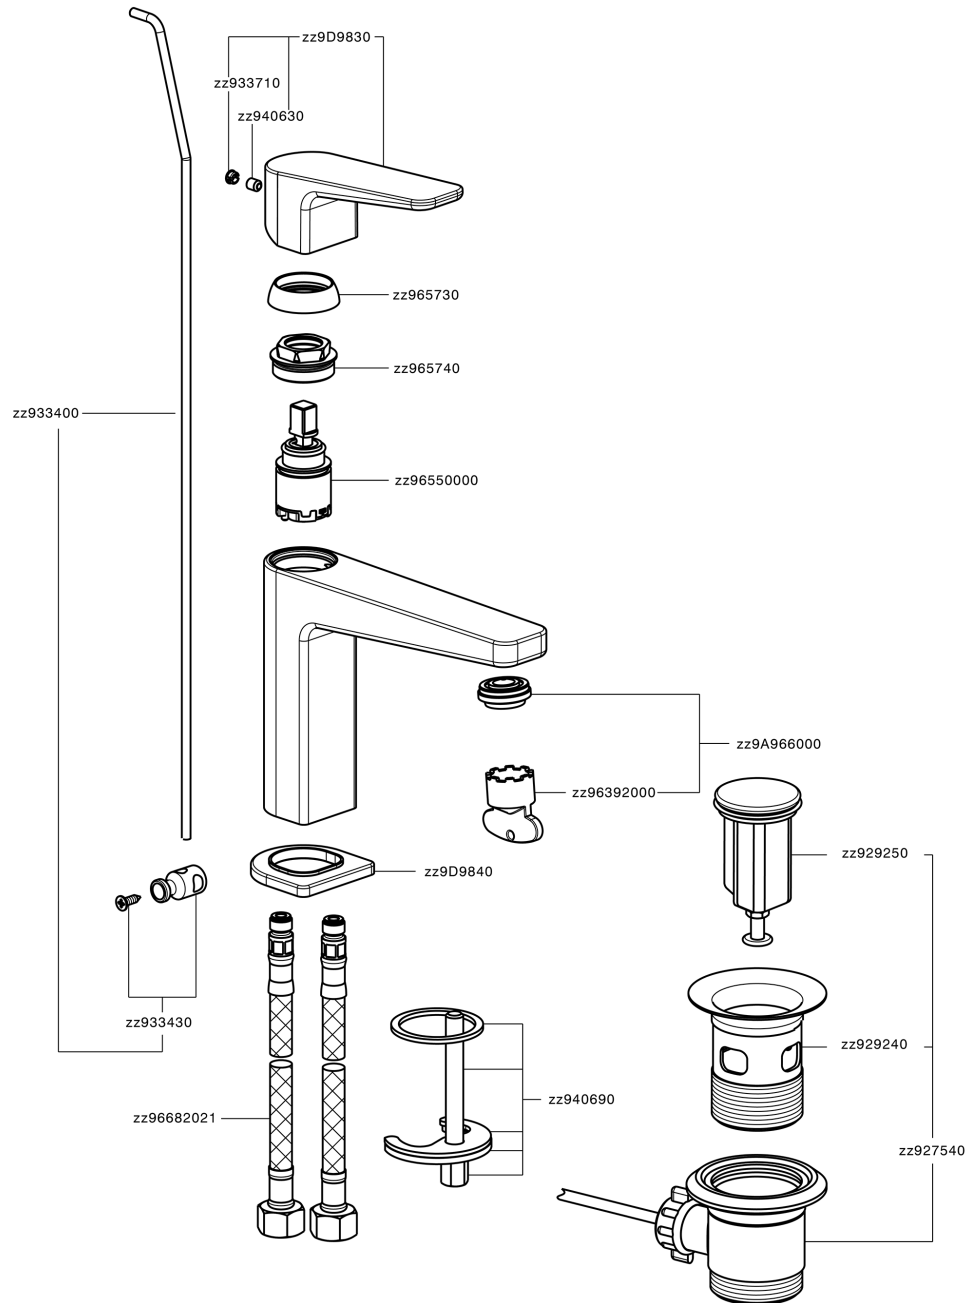

## Single lever 'large' washbasin mixer ROCK&ROLL\_RK000494

MODEL **RK000494**

Single lever 'large' washbasin mixer, with 1"1/4 automatic pop up waste, G.3/8" stainless steel flexible hoses

### CHARACTERISTICS

Cartridge Spare Parts **ZZ96550000**

**25 mm Cartridge**

## Single lever 'large' washbasin mixer ROCK&ROLL\_RK000494

RK000494

<https://en.cisal.it/single-lever-large-washbasin-mixer-rockroll-rk000494>

2024-12-22