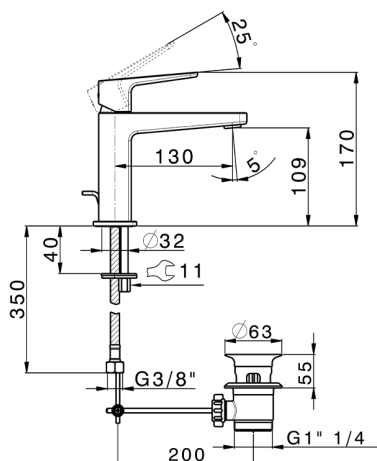

## Single lever 'large' washbasin mixer ROCK&ROLL\_RK000494

MODEL **RK000494**

Single lever 'large' washbasin mixer, with 1"1/4 automatic pop up waste, G.3/8" stainless steel flexible hoses

### CHARACTERISTICS

Cartridge Spare Parts **ZZ96550000**

**25 mm Cartridge**

## Single lever 'large' washbasin mixer ROCK&ROLL\_RK000494

RK000494

<https://en.cisal.it/single-lever-large-washbasin-mixer-rockroll-rk000494>

2024-12-22