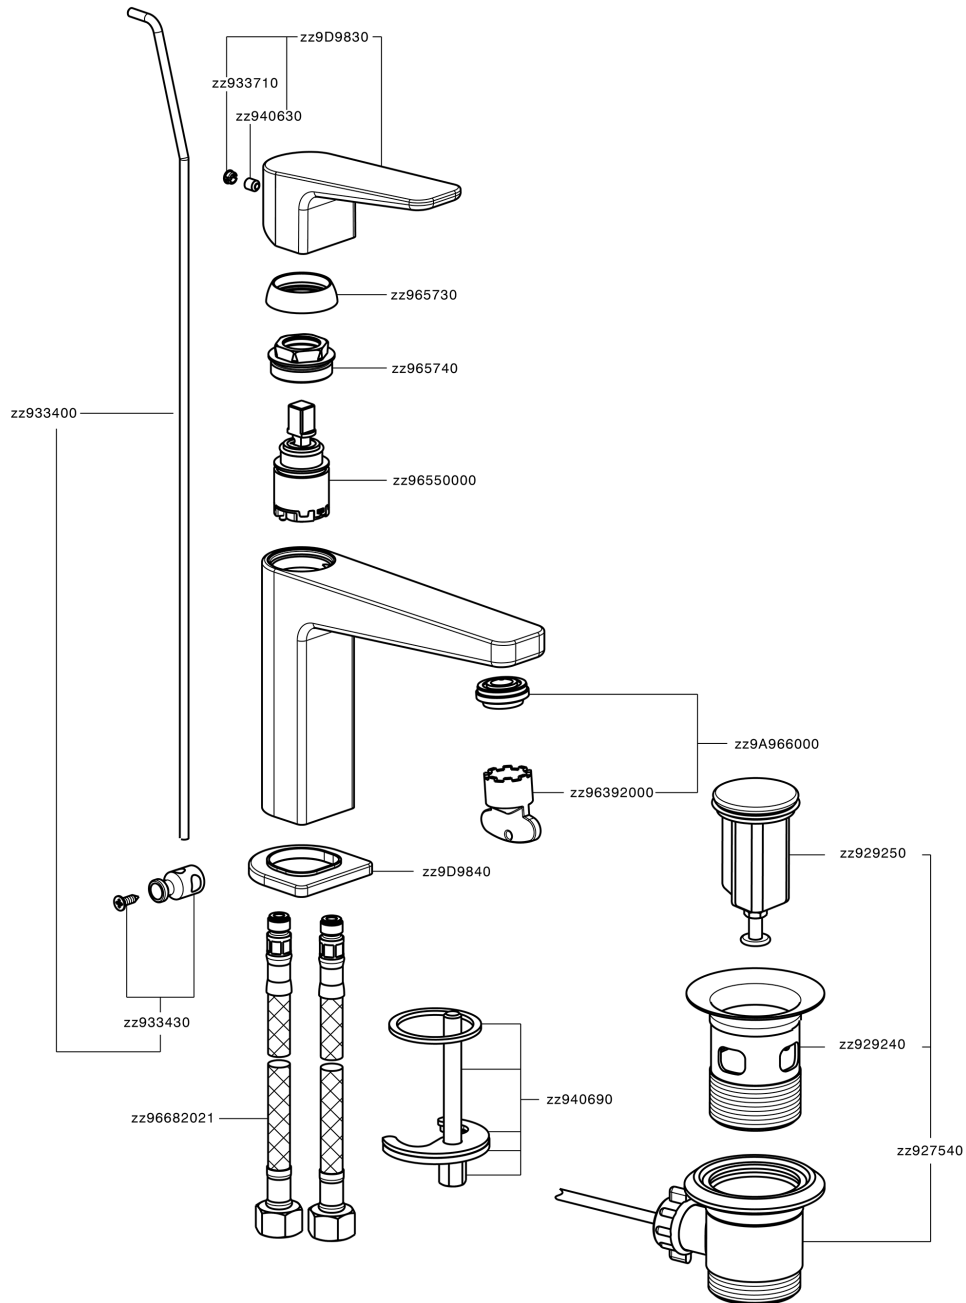

## Single lever 'large' washbasin mixer ROCK&ROLL\_RK000494

RK000494

<https://en.cisal.it/single-lever-large-washbasin-mixer-rockroll-rk000494>

2024-12-22