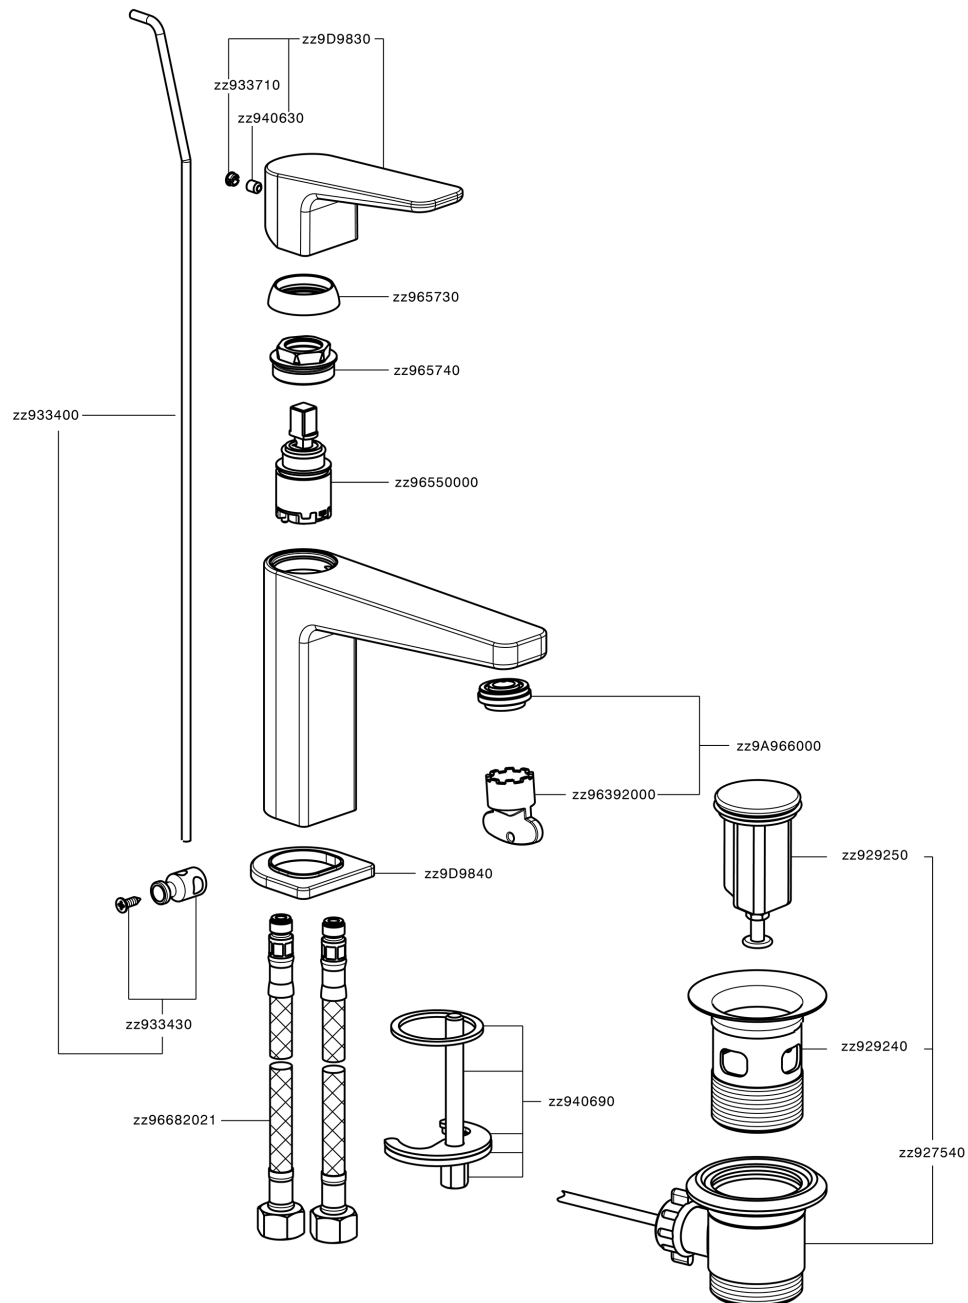

Single lever 'large' washbasin mixer ROCK&ROLL_RK000494

RK000494

<https://en.cisal.it/single-lever-large-washbasin-mixer-rockroll-rk000494>

2024-12-31