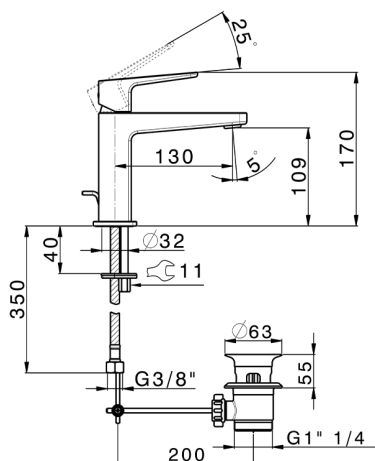

Single lever 'large' washbasin mixer ROCK&ROLL_RK000494

MODEL **RK000494**

Single lever 'large' washbasin mixer, with 1"1/4 automatic pop up waste, G.3/8" stainless steel flexible hoses

AVAILABLE FINISHINGS

-  **21** 21 Chrome
-  **2F** 2F Brushed Nickel
-  **40** 40 Matt Black

CHARACTERISTICS

Cartridge Spare Parts **ZZ96550000**

25 mm Cartridge

Single lever 'large' washbasin mixer ROCK&ROLL_RK000494

RK000494

<https://en.cisal.it/single-lever-large-washbasin-mixer-rockroll-rk000494>

2024-12-22