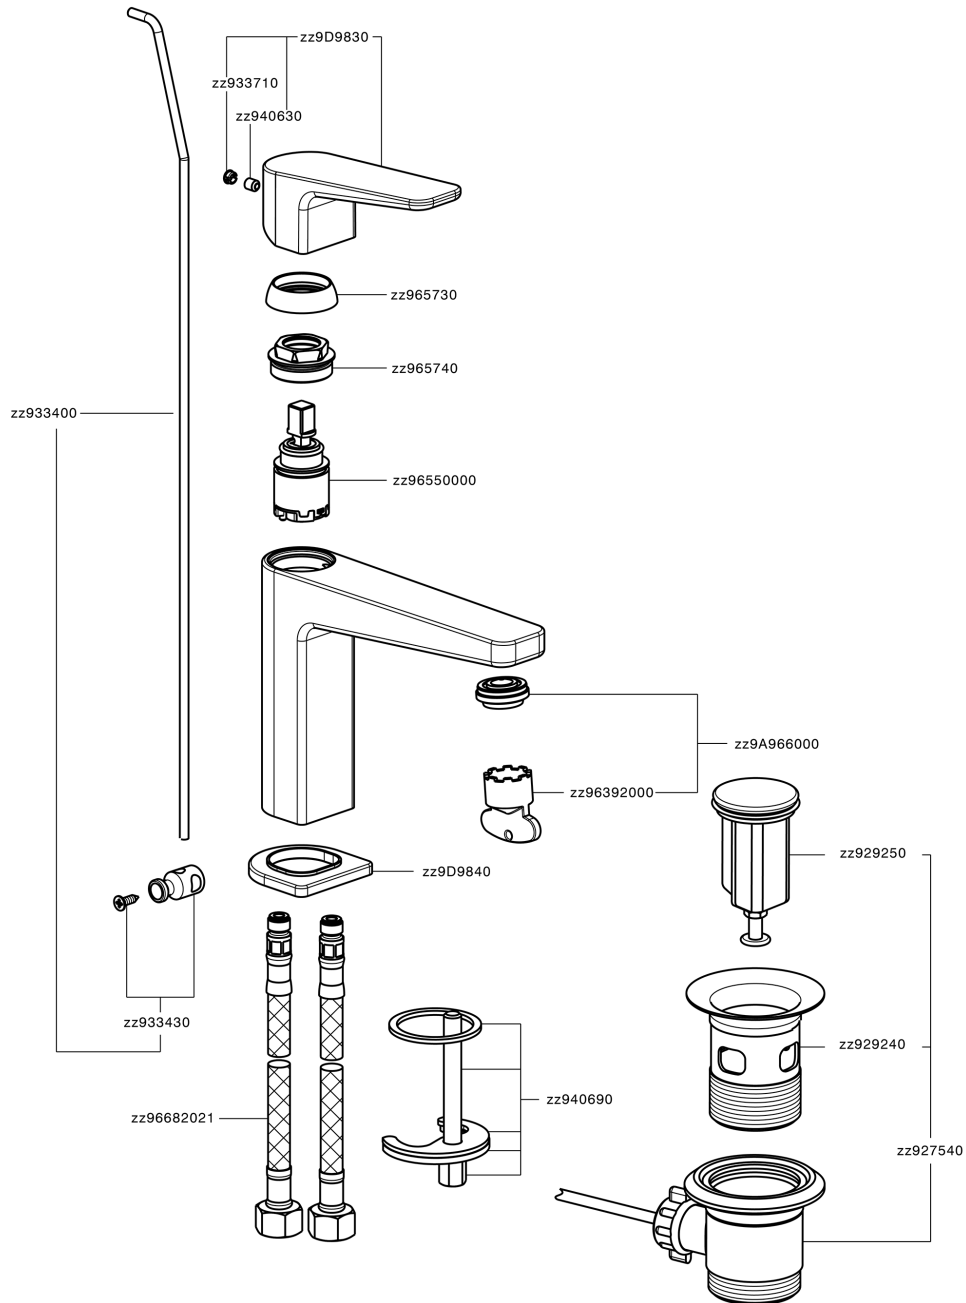

Single lever 'large' washbasin mixer ROCK&ROLL_RK000494

MODEL **RK000494**

Single lever 'large' washbasin mixer, with 1"1/4 automatic pop up waste, G.3/8" stainless steel flexible hoses

AVAILABLE FINISHINGS

-  **21** 21 Chrome
-  **2F** 2F Brushed Nickel
-  **40** 40 Matt Black

CHARACTERISTICS

Cartridge Spare Parts **ZZ96550000**

25 mm Cartridge

Single lever 'large' washbasin mixer ROCK&ROLL_RK000494

RK000494

<https://en.cisal.it/single-lever-large-washbasin-mixer-rockroll-rk000494>

2024-12-22