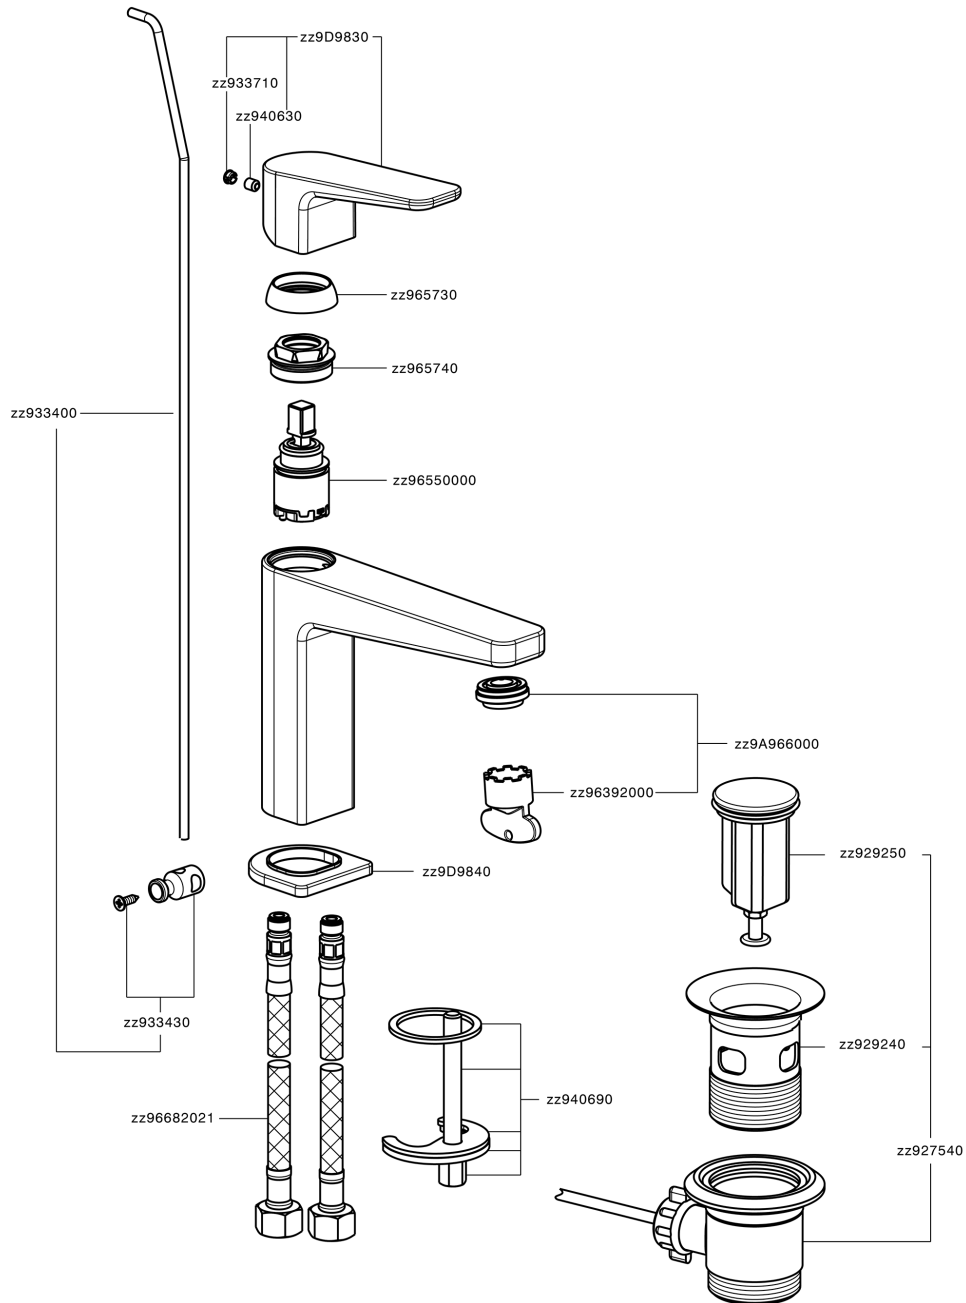

Single lever 'large' washbasin mixer ROCK&ROLL_RK000494

RK000494

<https://en.cisal.it/single-lever-large-washbasin-mixer-rockroll-rk000494>

2024-12-22