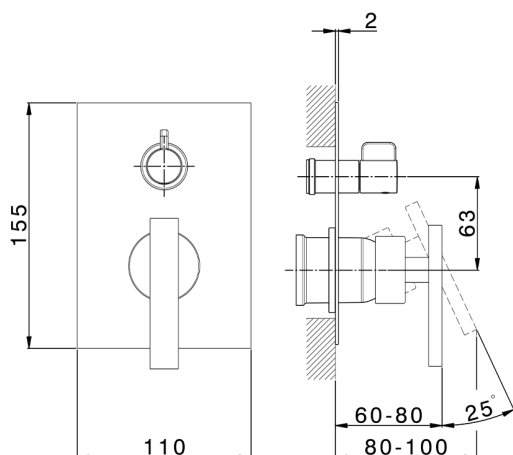

Exposed part for concealed S.L.bath-shower valve BARCELONA_BV002300

MODEL **BV002300**

Exposed part for concealed S.L.bath-shower valve, 2-Way rotating diverter, without concealed part, for items Easy-Box ZA000230

AVAILABLE FINISHINGS

-  **21** 21 Chrome
-  **2A** 2A Satin Brushed Nickel
-  **40** 40 Matt Black

CHARACTERISTICS

Installation **Concealed**
 Required concealed parts **ZA000230**

2024-12-25