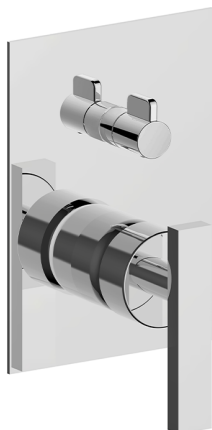

Exposed part for concealed S.L.bath-shower valve BARCELONA_BV002300

MODEL **BV002300**

Exposed part for concealed S.L.bath-shower valve, 2-Way rotating diverter, without concealed part, for items Easy-Box ZA000230

AVAILABLE FINISHINGS

-  **21** 21 Chrome
-  **2A** 2A Satin Brushed Nickel
-  **40** 40 Matt Black

CHARACTERISTICS

Installation **Concealed**
 Required concealed parts **ZA000230**

2024-12-25