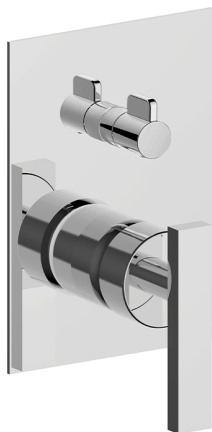

Exposed part for concealed S.L.bath-shower valve BARCELONA_BV002300

MODEL **BV002300**

Exposed part for concealed S.L.bath-shower valve, 2-Way rotating diverter, without concealed part, for items Easy-Box ZA000230

AVAILABLE FINISHINGS

-  **21** 21 Chrome
-  **2A** 2A Satin Brushed Nickel
-  **40** 40 Matt Black

CHARACTERISTICS

Installation **Concealed**
 Required concealed parts **ZA000230**

2024-12-25