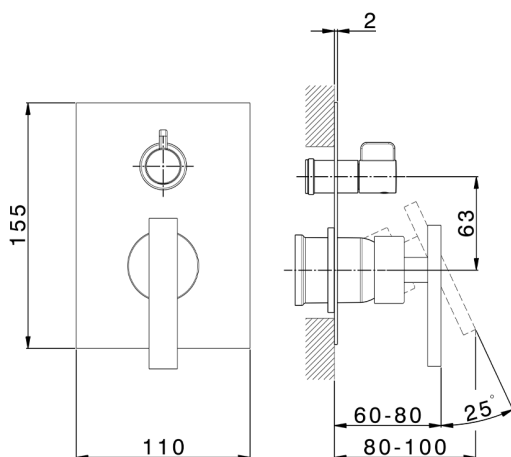

Exposed part for concealed S.L.bath-shower valve BARCELONA_BV002300

MODEL **BV002300**

Exposed part for concealed S.L.bath-shower valve, 2-Way rotating diverter, without concealed part, for items Easy-Box ZA000230

AVAILABLE FINISHINGS

-  **21** 21 Chrome
-  **2A** 2A Satin Brushed Nickel
-  **40** 40 Matt Black

CHARACTERISTICS

Installation **Concealed**
 Required concealed parts **ZA000230**

2024-12-25