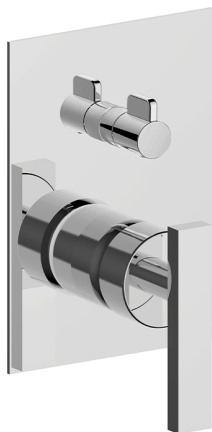

## Exposed part for concealed S.L.bath-shower valve BARCELONA\_BV002300

MODEL **BV002300**

Exposed part for concealed S.L.bath-shower valve, 2-Way rotating diverter, without concealed part, for items Easy-Box ZA000230

### AVAILABLE FINISHINGS

-  **21** 21 Chrome
-  **2A** 2A Satin Brushed Nickel
-  **40** 40 Matt Black