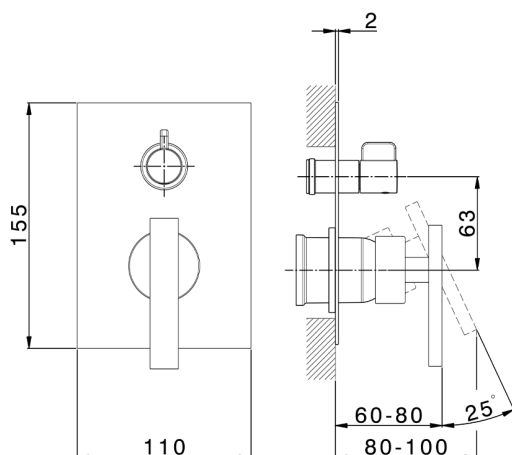

CHARACTERISTICS

Installation **Concealed**
Required concealed parts **ZA000230**