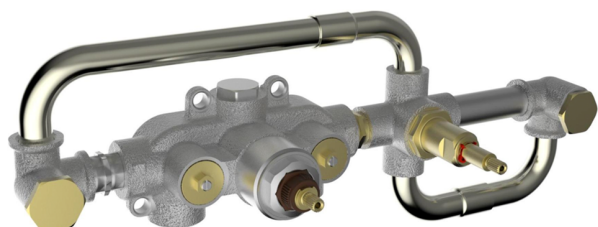

Exposed part for con.thermo. bath mixer, 2-outlet GRACE_GL019441

MODEL **GL019441**

Exposed part for con.thermo.bath mixer, 2-outlet,with 2 outlet deviasstop,22,5 mm Brass One Spray handshower,150 cm SUPREME smooth flexible hose,without concealed part - for item ZA019440

Installation **Concealed**

Required concealed parts **ZA019440**

Thermostatic

The Cisal thermostatic is your personal water manager, helping you to handle, control and save water and energy.

Concealed thermostatic bath mixer, 2-outlets CONCEALED_ZA019440

MODEL **ZA019440**

Concealed thermostatic bath mixer, 2-outlets, without trim kit

AVAILABLE FINISHINGS

 **04** 04 Without finishing

CHARACTERISTICS

Concealed **1**
 Cartridge Spare Parts **24.04A.PP**
8x20 Plus P Thermostatic Valve

Thermostatic

The Cisal thermostatic is your personal water manager, helping you to handle, control and save water and energy.

2026-06-13