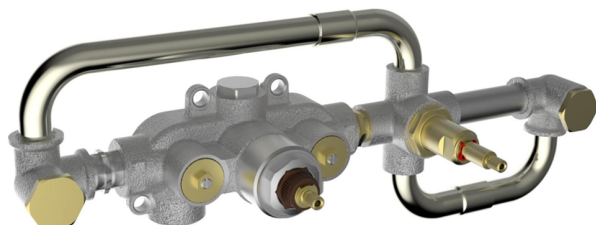

Exposed part for con.thermo. bath mixer, 2-outlet GRACE_GL019441

MODEL **GL019441**

Exposed part for con.thermo.bath mixer, 2-outlet,with 2 outlet deviasstop,22,5 mm Brass One Spray handshower,150 cm SUPREME smooth flexible hose,without concealed part - for item ZA019440

Installation **Concealed**

Required concealed parts **ZA019440**

Thermostatic

The Cisal thermostatic is your personal water manager, helping you to handle, control and save water and energy.

Concealed thermostatic bath mixer, 2-outlets CONCEALED_ZA019440

MODEL **ZA019440**

Concealed thermostatic bath mixer, 2-outlets, without trim kit

AVAILABLE FINISHINGS

 **04** 04 Without finishing

CHARACTERISTICS

Concealed **1**
 Cartridge Spare Parts **24.04A.PP**
8x20 Plus P Thermostatic Valve

Thermostatic

The Cisal thermostatic is your personal water manager, helping you to handle, control and save water and energy.

2026-04-28