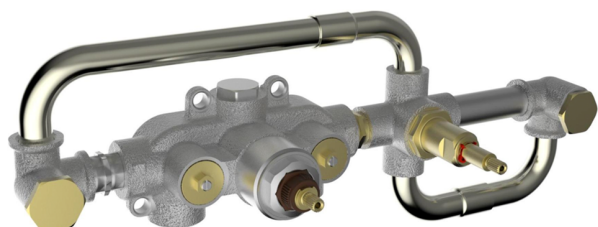

Exposed part for con.thermo. bath mixer, 2-outlet GRACE_GL019441

MODEL **GL019441**

Exposed part for con.thermo.bath mixer, 2-outlet,with 2 outlet deviasstop,22,5 mm Brass One Spray handshower,150 cm SUPREME smooth flexible hose,without concealed part - for item ZA019440

Installation **Concealed**

Required concealed parts **ZA019440**

Thermostatic

The Cisal thermostatic is your personal water manager, helping you to handle, control and save water and energy.

Concealed thermostatic bath mixer, 2-outlets CONCEALED_ZA019440

MODEL **ZA019440**

Concealed thermostatic bath mixer, 2-outlets, without trim kit

AVAILABLE FINISHINGS

 **04** 04 Without finishing

CHARACTERISTICS

Concealed **1**
 Cartridge Spare Parts **24.04A.PP**
8x20 Plus P Thermostatic Valve

Thermostatic

The Cisal thermostatic is your personal water manager, helping you to handle, control and save water and energy.

2026-06-14