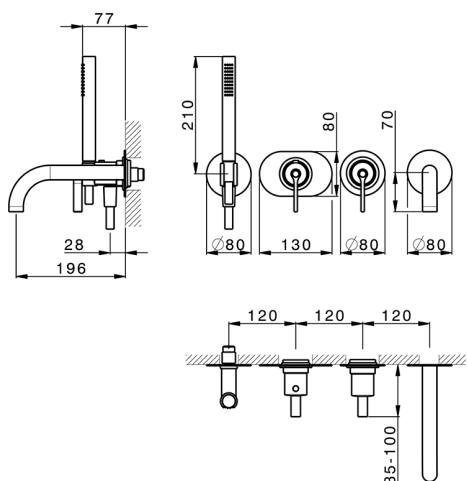

Exposed part for con.thermo. bath mixer, 2-outlet GRACE_GL019441

MODEL **GL019441**

Exposed part for con.thermo.bath mixer, 2-outlet,with 2 outlet deviasstop,22,5 mm Brass One Spray handshower,150 cm SUPREME smooth flexible hose,without concealed part - for item ZA019440

MODEL **ZA019440**

Concealed thermostatic bath mixer, 2-outlets, without trim kit

AVAILABLE FINISHINGS

 **04** 04 Without finishing

CHARACTERISTICS

Concealed **1**
 Cartridge Spare Parts **24.04A.PP**
8x20 Plus P Thermostatic Valve