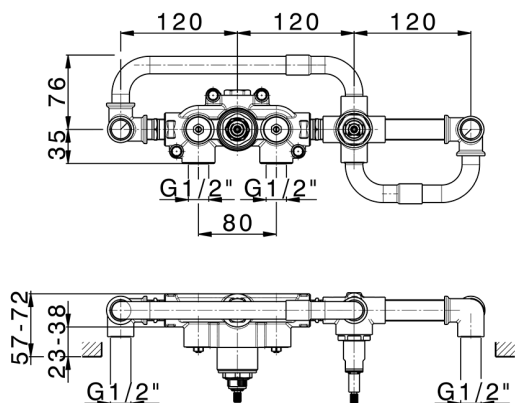

Exposed part for con.thermo. bath mixer, 2-outlet GRACE_GL019441

MODEL **GL019441**

Exposed part for con.thermo.bath mixer, 2-outlet,with 2 outlet deviasstop,22,5 mm Brass One Spray handshower,150 cm SUPREME smooth flexible hose,without concealed part - for item ZA019440

MODEL **ZA019440**

Concealed thermostatic bath mixer, 2-outlets, without trim kit

AVAILABLE FINISHINGS

 **04** 04 Without finishing

CHARACTERISTICS

Concealed **1**
 Cartridge Spare Parts **24.04A.PP**
8x20 Plus P Thermostatic Valve