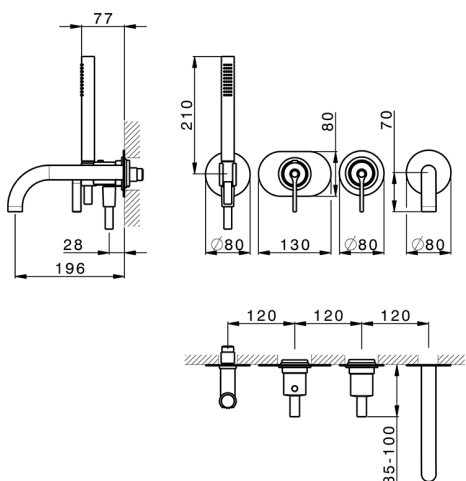

Exposed part for con.thermo. bath mixer, 2-outlet GRACE_GL019441

MODEL **GL019441**

Exposed part for con.thermo.bath mixer, 2-outlet,with 2 outlet deviasstop,22,5 mm Brass One Spray handshower,150 cm SUPREME smooth flexible hose,without concealed part - for item ZA019440

MODEL **ZA019440**

Concealed thermostatic bath mixer, 2-outlets, without trim kit

AVAILABLE FINISHINGS

 **04** 04 Without finishing

CHARACTERISTICS

Concealed **1**
 Cartridge Spare Parts **24.04A.PP**
8x20 Plus P Thermostatic Valve