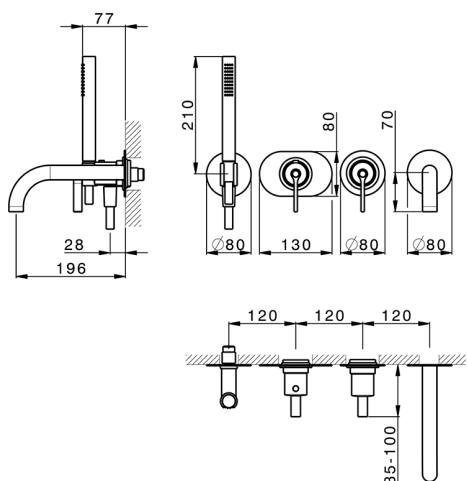

## Exposed part for con.thermo. bath mixer, 2-outlet GRACE\_GL019441

MODEL **GL019441**

Exposed part for con.thermo.bath mixer, 2-outlet,with 2 outlet deviasstop,22,5 mm Brass One Spray handshower,150 cm SUPREME smooth flexible hose,without concealed part - for item ZA019440

### CHARACTERISTICS

Installation **Concealed**

Required concealed parts **ZA019440**

## Concealed thermostatic bath mixer, 2-outlets CONCEALED\_ZA019440

MODEL **ZA019440**

Concealed thermostatic bath mixer, 2-outlets, without trim kit

AVAILABLE FINISHINGS

CHARACTERISTICS

Concealed **1**  
 Cartridge Spare Parts **24.04A.PP**  
**8x20 Plus P Thermostatic Valve**