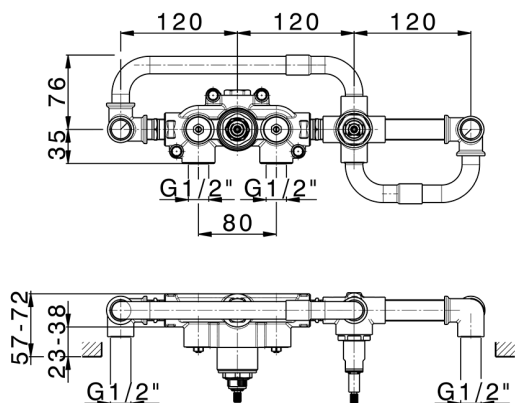

Exposed part for con.thermo. bath mixer, 2-outlet GRACE_GL019441

MODEL **GL019441**

Exposed part for con.thermo.bath mixer, 2-outlet,with 2 outlet deviasstop,22,5 mm Brass One Spray handshower,150 cm SUPREME smooth flexible hose,without concealed part - for item ZA019440

MODEL **ZA019440**

Concealed thermostatic bath mixer, 2-outlets, without trim kit

AVAILABLE FINISHINGS

CHARACTERISTICS

Concealed **1**
 Cartridge Spare Parts **24.04A.PP**
8x20 Plus P Thermostatic Valve

Thermostatic