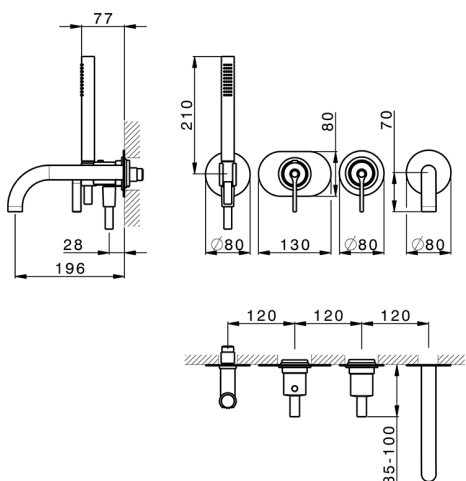

Exposed part for con.thermo. bath mixer, 2-outlet GRACE_GL019441

MODEL **GL019441**

Exposed part for con.thermo.bath mixer, 2-outlet,with 2 outlet deviasstop,22,5 mm Brass One Spray handshower,150 cm SUPREME smooth flexible hose,without concealed part - for item ZA019440

MODEL **ZA019440**

Concealed thermostatic bath mixer, 2-outlets, without trim kit

AVAILABLE FINISHINGS

CHARACTERISTICS

Concealed **1**
 Cartridge Spare Parts **24.04A.PP**
8x20 Plus P Thermostatic Valve

Thermostatic