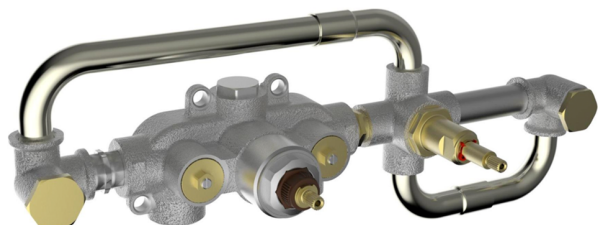

## Exposed part for con.thermo. bath mixer, 2-outlet GRACE\_GL019441

MODEL **GL019441**

Exposed part for con.thermo.bath mixer, 2-outlet,with 2 outlet deviasstop,22,5 mm Brass One Spray handshower,150 cm SUPREME smooth flexible hose,without concealed part - for item ZA019440

### Thermostatic

The Cisal thermostatic is your personal water manager, helping you to handle, control and save water and energy.

## Concealed thermostatic bath mixer, 2-outlets CONCEALED\_ZA019440

MODEL **ZA019440**

Concealed thermostatic bath mixer, 2-outlets, without trim kit

AVAILABLE FINISHINGS

CHARACTERISTICS

Concealed **1**  
 Cartridge Spare Parts **24.04A.PP**  
**8x20 Plus P Thermostatic Valve**

### Thermostatic

The Cisal thermostatic is your personal water manager, helping you to handle, control and save water and energy.

2026-04-08