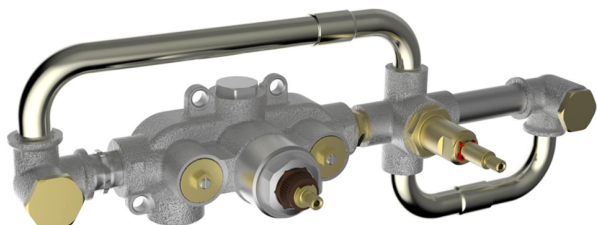

Exposed part for con.thermo. bath mixer, 2-outlet GRACE_GL019441

MODEL **GL019441**

Exposed part for con.thermo.bath mixer, 2-outlet,with 2 outlet deviasstop,22,5 mm Brass One Spray handshower,150 cm SUPREME smooth flexible hose,without concealed part - for item ZA019440

Installation **Concealed**

Required concealed parts **ZA019440**

Thermostatic

The Cisal thermostatic is your personal water manager, helping you to handle, control and save water and energy.

Concealed thermostatic bath mixer, 2-outlets CONCEALED_ZA019440

MODEL **ZA019440**

Concealed thermostatic bath mixer, 2-outlets, without trim kit

AVAILABLE FINISHINGS

CHARACTERISTICS

Concealed **1**
 Cartridge Spare Parts **24.04A.PP**
8x20 Plus P Thermostatic Valve

Thermostatic

The Cisal thermostatic is your personal water manager, helping you to handle, control and save water and energy.

2026-04-29