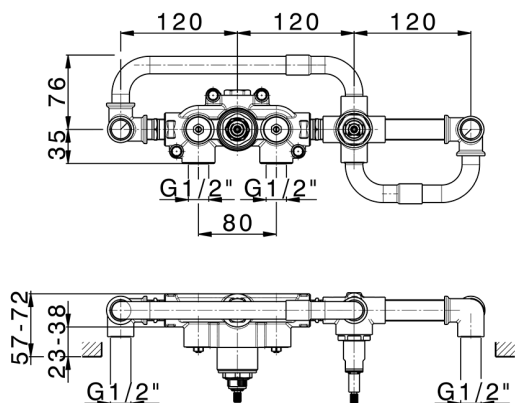

Concealed thermostatic bath mixer, 2-outlets CONCEALED_ZA019440

MODEL **ZA019440**

Concealed thermostatic bath mixer, 2-outlets, without trim kit

AVAILABLE FINISHINGS

CHARACTERISTICS

Concealed **1**
Cartridge Spare Parts **24.04A.PP**
8x20 Plus P Thermostatic Valve

Thermostatic

The Cisal thermostatic is your personal water manager, helping you to handle, control and save water and energy.

2026-04-29