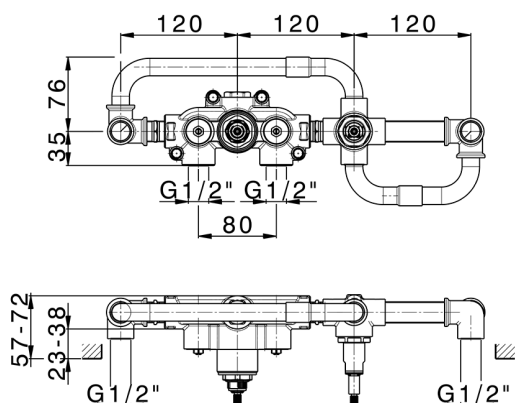

Concealed thermostatic bath mixer, 2-outlets CONCEALED_ZA019440

MODEL **ZA019440**

Concealed thermostatic bath mixer, 2-outlets, without trim kit

AVAILABLE FINISHINGS

04 04 Without finishing

CHARACTERISTICS

Concealed **1**
Cartridge Spare Parts **24.04A.PP**
8x20 Plus P Thermostatic Valve

Thermostatic

The Cisal thermostatic is your personal water manager, helping you to handle, control and save water and energy.

2026-06-14