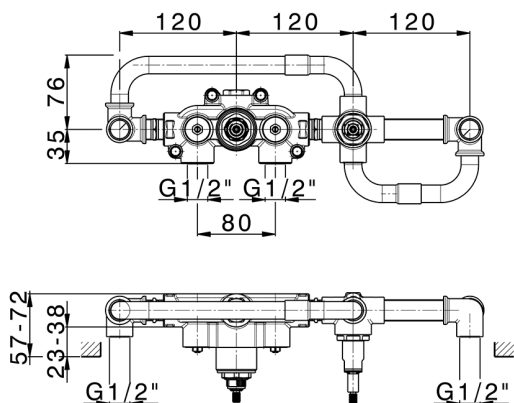

Exposed part for con.thermo. bath mixer, 2-outlet GRACE_GL019441

MODEL **GL019441**

Exposed part for con.thermo.bath mixer, 2-outlet,with 2 outlet deviasstop,22,5 mm Brass One Spray handshower,150 cm SUPREME smooth flexible hose,without concealed part - for item ZA019440

MODEL **ZA019440**

Concealed thermostatic bath mixer, 2-outlets, without trim kit

AVAILABLE FINISHINGS

 **04** 04 Without finishing

CHARACTERISTICS

Concealed **1**
 Cartridge Spare Parts **24.04A.PP**
8x20 Plus P Thermostatic Valve