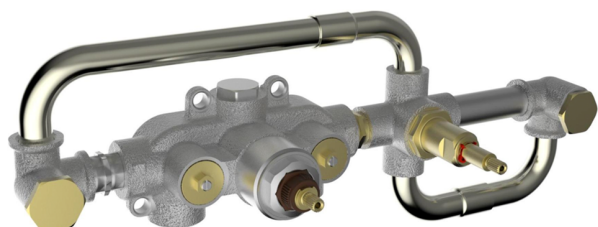

Exposed part for con.thermo. bath mixer, 2-outlet GRACE_GL019441

MODEL **GL019441**

Exposed part for con.thermo.bath mixer, 2-outlet,with 2 outlet deviasstop,22,5 mm Brass One Spray handshower,150 cm SUPREME smooth flexible hose,without concealed part - for item ZA019440

Installation **Concealed**

Required concealed parts **ZA019440**

Thermostatic

The Cisal thermostatic is your personal water manager, helping you to handle, control and save water and energy.

Concealed thermostatic bath mixer, 2-outlets CONCEALED_ZA019440

MODEL **ZA019440**

Concealed thermostatic bath mixer, 2-outlets, without trim kit

AVAILABLE FINISHINGS

 **04** 04 Without finishing

CHARACTERISTICS

Concealed **1**
 Cartridge Spare Parts **24.04A.PP**
8x20 Plus P Thermostatic Valve

Thermostatic

The Cisal thermostatic is your personal water manager, helping you to handle, control and save water and energy.

2026-04-28