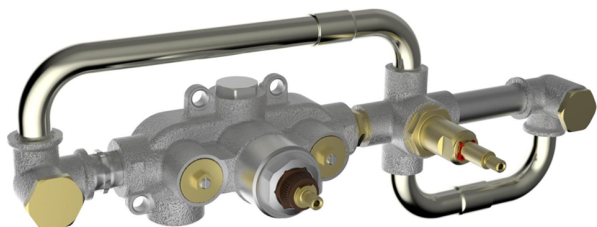

Exposed part for con.thermo. bath mixer, 2-outlet GRACE_GL019441

MODEL **GL019441**

Exposed part for con.thermo.bath mixer, 2-outlet,with 2 outlet deviasstop,22,5 mm Brass One Spray handshower,150 cm SUPREME smooth flexible hose,without concealed part - for item ZA019440

Installation **Concealed**

Required concealed parts **ZA019440**

Thermostatic

The Cisal thermostatic is your personal water manager, helping you to handle, control and save water and energy.

Concealed thermostatic bath mixer, 2-outlets CONCEALED_ZA019440

MODEL **ZA019440**

Concealed thermostatic bath mixer, 2-outlets, without trim kit

AVAILABLE FINISHINGS

 **04** 04 Without finishing

CHARACTERISTICS

Concealed **1**
 Cartridge Spare Parts **24.04A.PP**
8x20 Plus P Thermostatic Valve

Thermostatic

The Cisal thermostatic is your personal water manager, helping you to handle, control and save water and energy.

2026-05-19