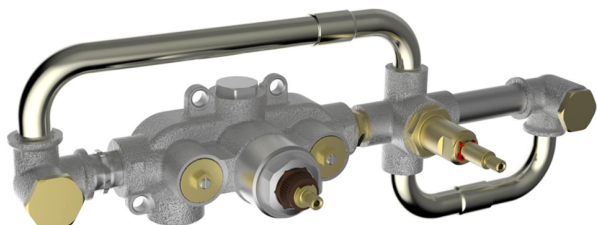

## Exposed part for con.thermo. bath mixer, 2-outlet GRACE\_GL019441

MODEL **GL019441**

Exposed part for con.thermo.bath mixer, 2-outlet,with 2 outlet deviasstop,22,5 mm Brass One Spray handshower,150 cm SUPREME smooth flexible hose,without concealed part - for item ZA019440

### Thermostatic

The Cisal thermostatic is your personal water manager, helping you to handle, control and save water and energy.

## Concealed thermostatic bath mixer, 2-outlets CONCEALED\_ZA019440

MODEL **ZA019440**

Concealed thermostatic bath mixer, 2-outlets, without trim kit

AVAILABLE FINISHINGS

 **04** 04 Without finishing

CHARACTERISTICS

Concealed **1**  
 Cartridge Spare Parts **24.04A.PP**  
**8x20 Plus P Thermostatic Valve**