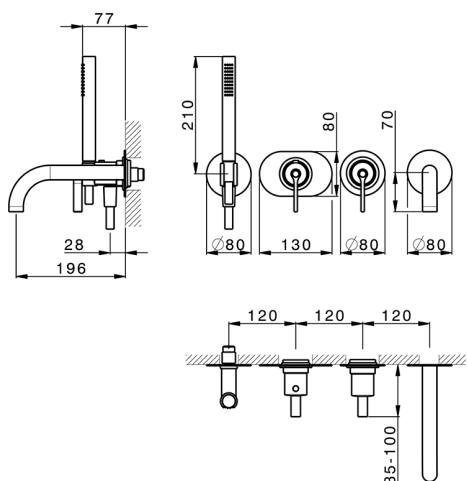

## Exposed part for con.thermo. bath mixer, 2-outlet GRACE\_GL019441

MODEL **GL019441**

Exposed part for con.thermo.bath mixer, 2-outlet,with 2 outlet deviasstop,22,5 mm Brass One Spray handshower,150 cm SUPREME smooth flexible hose,without concealed part - for item ZA019440

## Concealed thermostatic bath mixer, 2-outlets CONCEALED\_ZA019440

MODEL **ZA019440**

Concealed thermostatic bath mixer, 2-outlets, without trim kit

AVAILABLE FINISHINGS

 **04** 04 Without finishing

CHARACTERISTICS

Concealed **1**  
 Cartridge Spare Parts **24.04A.PP**  
**8x20 Plus P Thermostatic Valve**