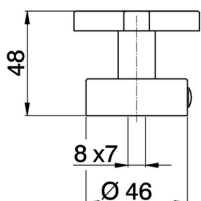

Lever for single lever mixer 'BQ' SPARE PARTS_ZZ946370

MODEL **ZZ946370**

Lever for single lever mixer 'BQ'

AVAILABLE FINISHINGS

21 21 Chrome

2A 2A Satin Brushed Nickel

CHARACTERISTICS

2024-09-16