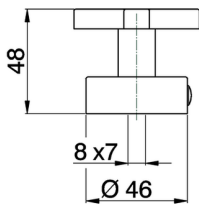

Lever for single lever mixer 'BQ' SPARE PARTS_ZZ946370

MODEL **ZZ946370**

Lever for single lever mixer 'BQ'

AVAILABLE FINISHINGS

21 21 Chrome

2A 2A Satin Brushed Nickel

CHARACTERISTICS

2024-09-19