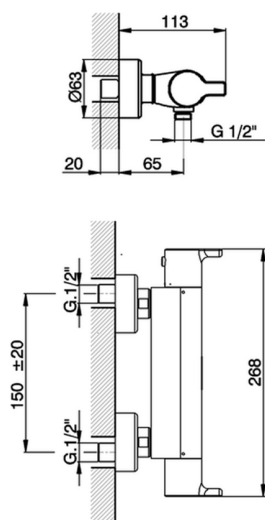

Thermostatic

The Cisal thermostatic is your personal water manager, helping you to handle, control and save water and energy.