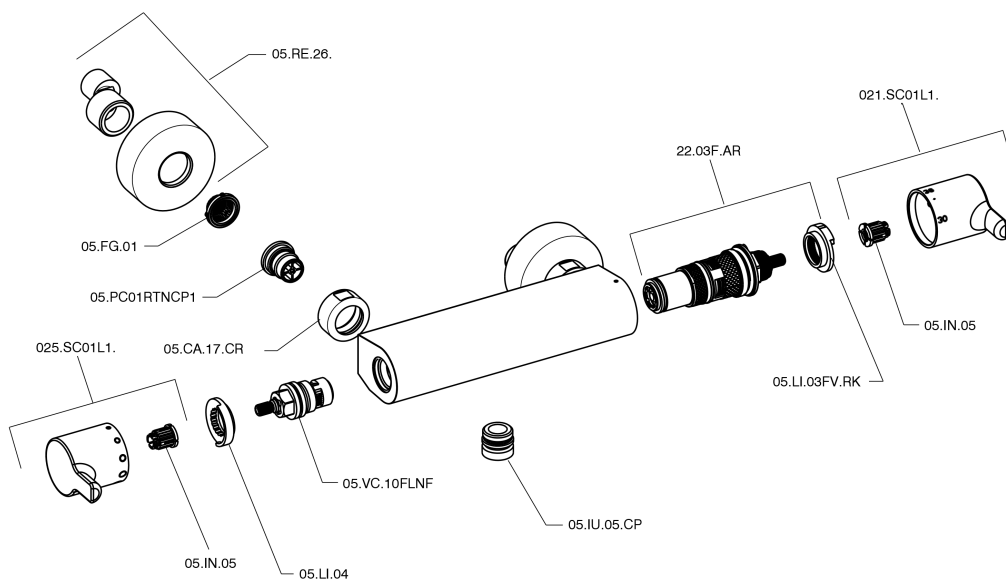

Thermostatic shower mixer TENDER_C2T01010

MODEL **C2T01010**

Thermostatic shower mixer, without shower set, 1/2" M flexible connection

AVAILABLE FINISHINGS

CHARACTERISTICS

Cartridge Spare Parts **22.03A.AR - ZZ97080004**

Argo 1 (short filter) Thermostatic Valve

Thermostatic

The Cisal thermostatic is your personal water manager, helping you to handle, control and save water and energy.

Thermostatic shower mixer TENDER_C2T01010

C2T01010

<https://en.cisal.it/thermostatic-shower-mixer-tender-c2t01010>

2024-12-22