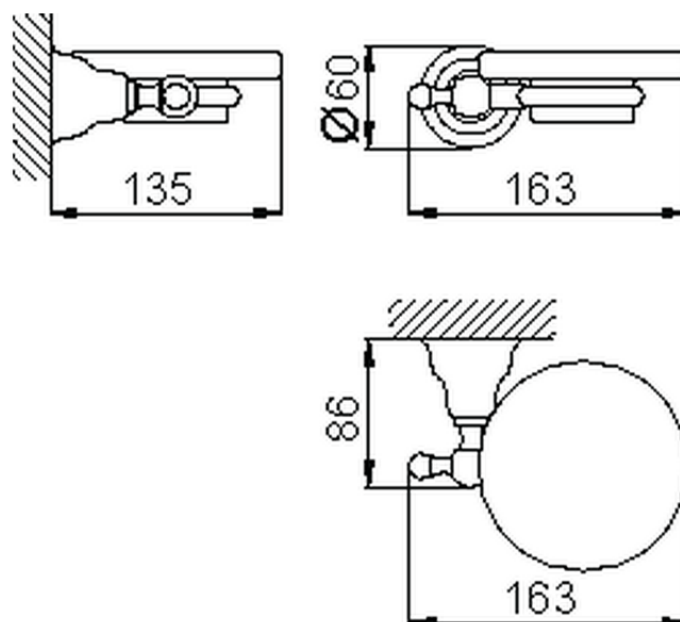

Wall mounted soap-dish ARCANA COMPONENTS_AR090600

AR090600

<https://en.cisal.it/wall-mounted-soap-dish-arcana-components-ar090600>

2026-06-26