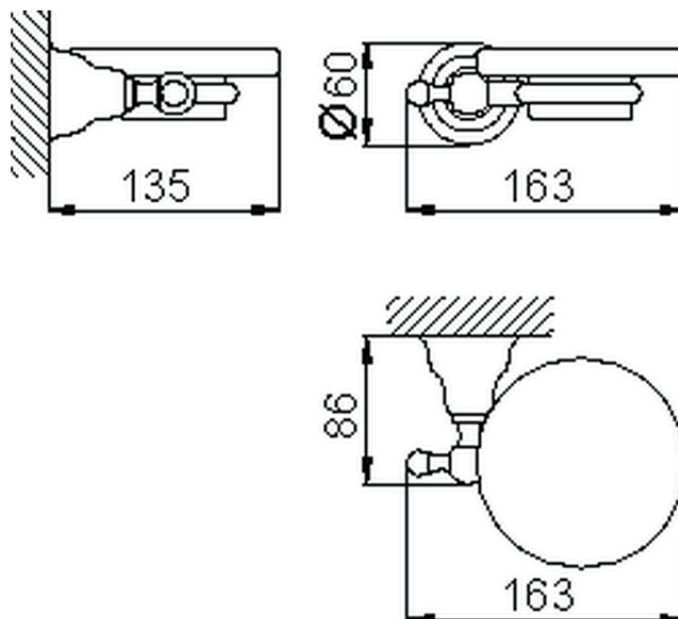

Wall mounted soap-dish ARCANA COMPONENTS_AR090600

AR090600

<https://en.cisal.it/wall-mounted-soap-dish-arcana-components-ar090600>

2026-04-26