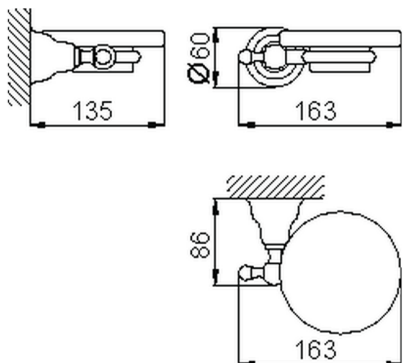

Wall mounted soap-dish ARCANА COMPONENTS_AR090600

MODEL **AR090600**

Wall mounted soap-dish,in ceramic

AVAILABLE FINISHINGS

-  **21** 21 Chrome
-  **24** 24 Gold
-  **26** 26 Old Copper
-  **27** 27 Old Bronze
-  **2A** 2A Satin Brushed Nickel
-  **74** 74 Chrome/Gold