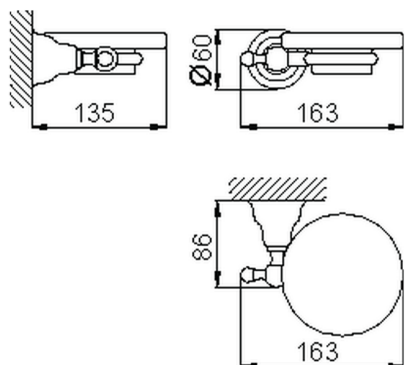

Wall mounted soap-dish ARCANIA COMPONENTS_AR090600

MODEL **AR090600**

Wall mounted soap-dish,in ceramic

AVAILABLE FINISHINGS

21 21 Chrome

24 24 Gold

26 26 Old Copper

27 27 Old Bronze

2A 2A Satin Brushed Nickel

74 74 Chrome/Gold

CHARACTERISTICS

2026-06-13