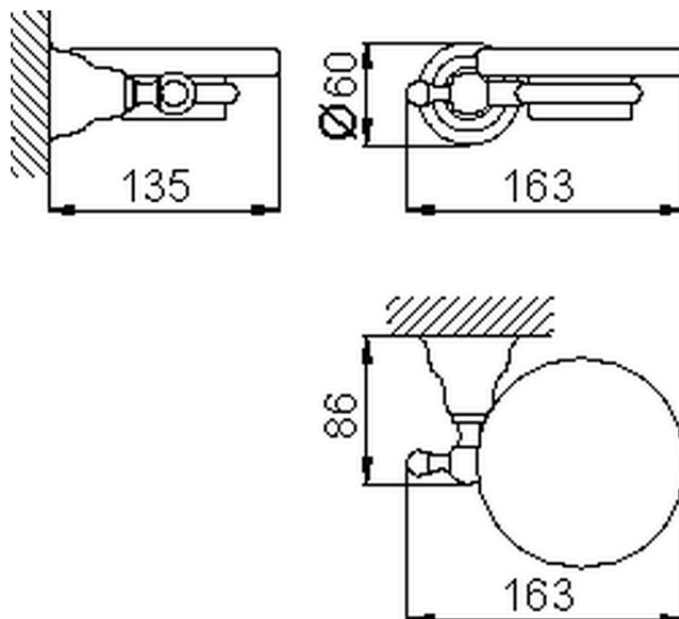

Wall mounted soap-dish ARCANA COMPONENTS_AR090600

AR090600

<https://en.cisal.it/wall-mounted-soap-dish-arcana-components-ar090600>

2026-06-13