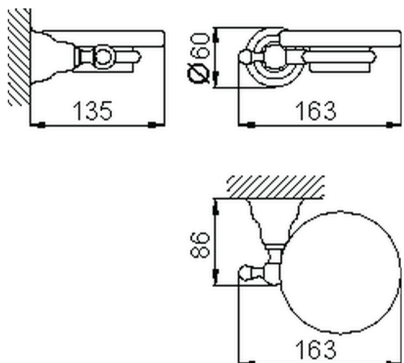

Wall mounted soap-dish ARCANO COMPONENTS_AR090600

MODEL **AR090600**

Wall mounted soap-dish,in ceramic

AVAILABLE FINISHINGS

21 21 Chrome

24 24 Gold

26 26 Old Copper

27 27 Old Bronze

2A 2A Satin Brushed Nickel

74 74 Chrome/Gold

CHARACTERISTICS

2026-04-06