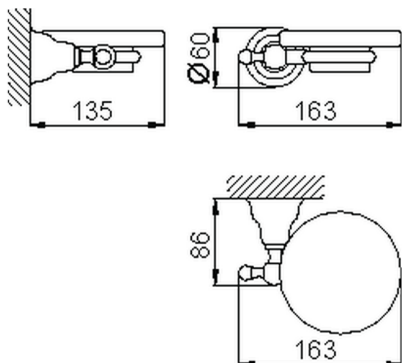

CHARACTERISTICS

2026-05-17