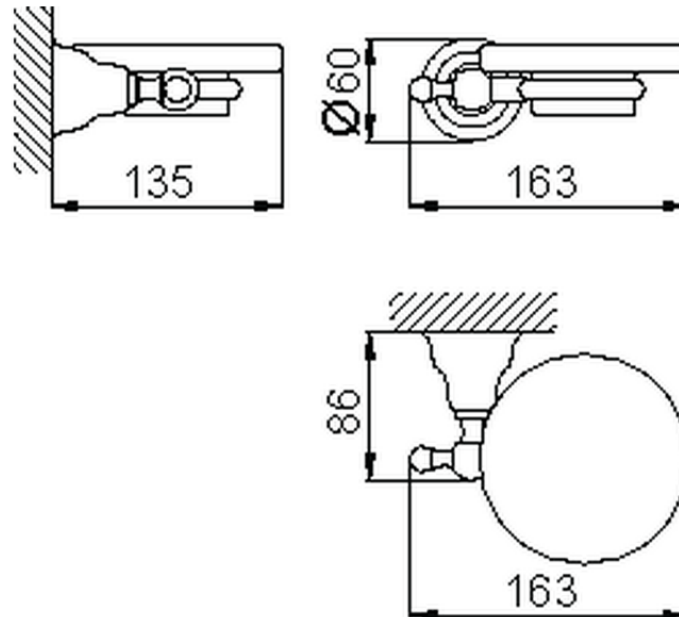

Wall mounted soap-dish ARCANA COMPONENTS_AR090600

AR090600

<https://en.cisal.it/wall-mounted-soap-dish-arcana-components-ar090600>

2026-04-06