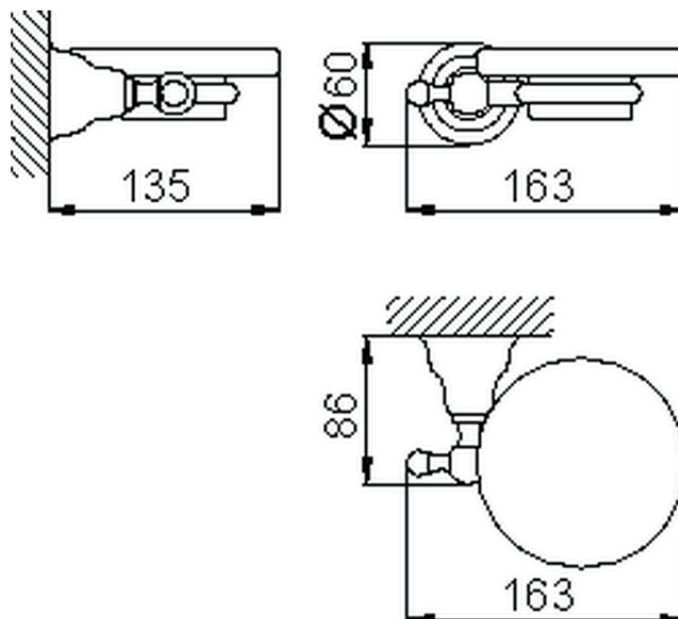

Wall mounted soap-dish ARCANA COMPONENTS_AR090600

AR090600

<https://en.cisal.it/wall-mounted-soap-dish-arcana-components-ar090600>

2026-05-17