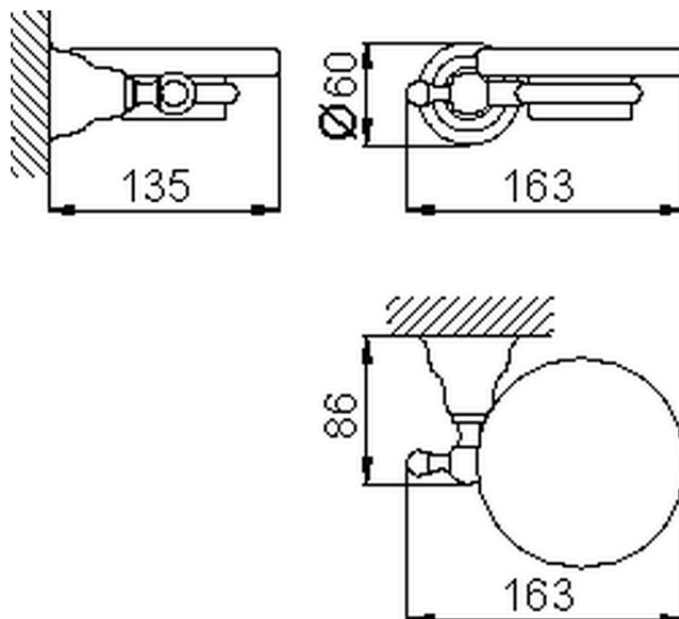

Wall mounted soap-dish ARCANA COMPONENTS_AR090600

AR090600

<https://en.cisal.it/wall-mounted-soap-dish-arcana-components-ar090600>

2026-06-14