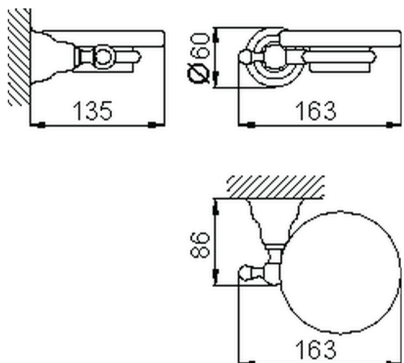

Wall mounted soap-dish ARCANA COMPONENTS_AR090600

MODEL **AR090600**

Wall mounted soap-dish,in ceramic

AVAILABLE FINISHINGS

21 21 Chrome

24 24 Gold

26 26 Old Copper

27 27 Old Bronze

2A 2A Satin Brushed Nickel

74 74 Chrome/Gold

CHARACTERISTICS

2026-04-06