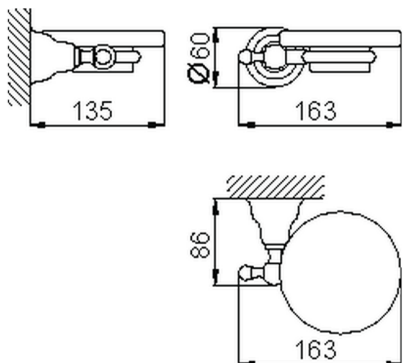

Wall mounted soap-dish ARCANA COMPONENTS_AR090600

MODEL **AR090600**

Wall mounted soap-dish,in ceramic

AVAILABLE FINISHINGS

-  **21** 21 Chrome
-  **24** 24 Gold
-  **26** 26 Old Copper
-  **27** 27 Old Bronze
-  **2A** 2A Satin Brushed Nickel
-  **74** 74 Chrome/Gold