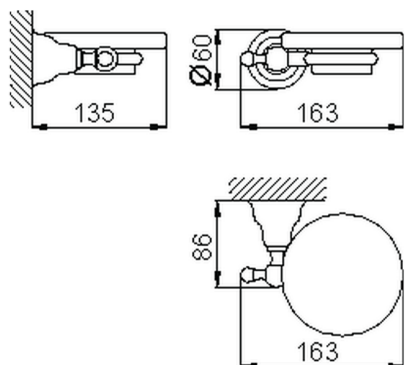

CHARACTERISTICS

2026-06-10