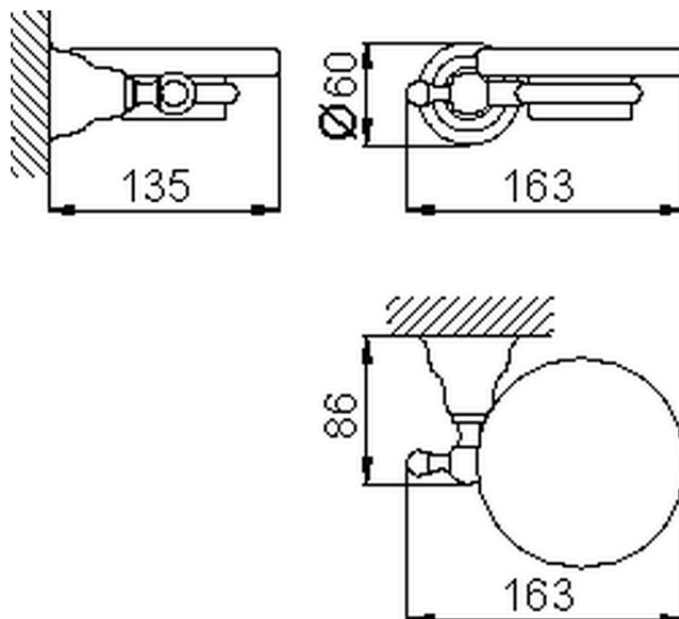

Wall mounted soap-dish ARCANA COMPONENTS_AR090600

AR090600

<https://en.cisal.it/wall-mounted-soap-dish-arcana-components-ar090600>

2026-05-17