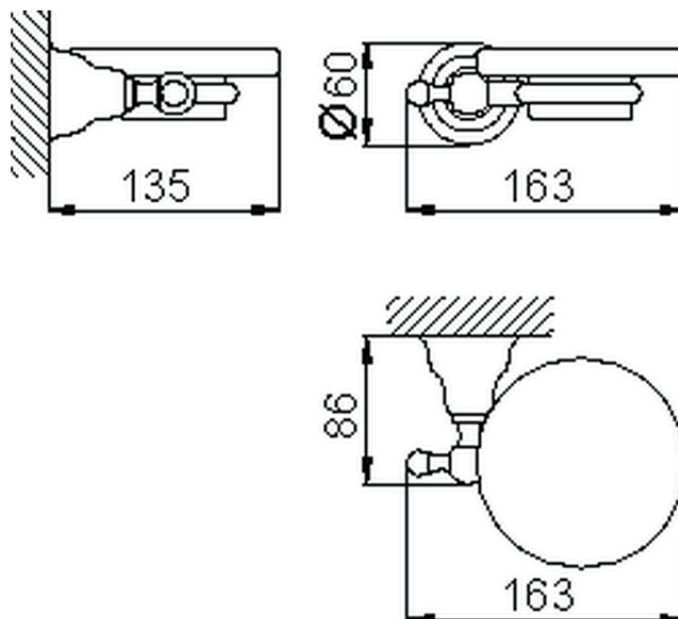

Wall mounted soap-dish ARCANA COMPONENTS_AR090600

AR090600

<https://en.cisal.it/wall-mounted-soap-dish-arcana-components-ar090600>

2026-04-06