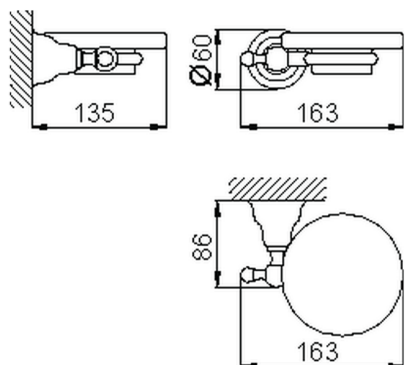

Wall mounted soap-dish ARCANIA COMPONENTS_AR090600

MODEL **AR090600**

Wall mounted soap-dish,in ceramic

AVAILABLE FINISHINGS

-  **21** 21 Chrome
-  **24** 24 Gold
-  **26** 26 Old Copper
-  **27** 27 Old Bronze
-  **2A** 2A Satin Brushed Nickel
-  **74** 74 Chrome/Gold