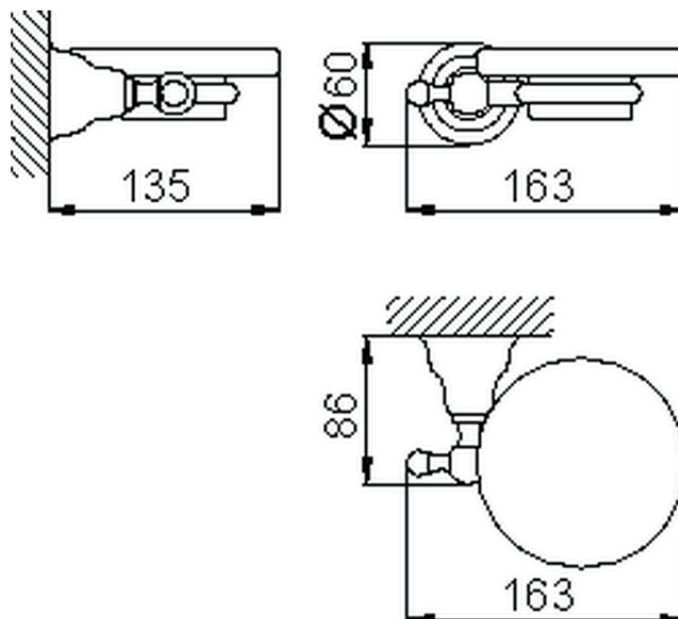

## Wall mounted soap-dish ARCANA COMPONENTS\_AR090600

AR090600

<https://en.cisal.it/wall-mounted-soap-dish-arcana-components-ar090600>

2026-04-26