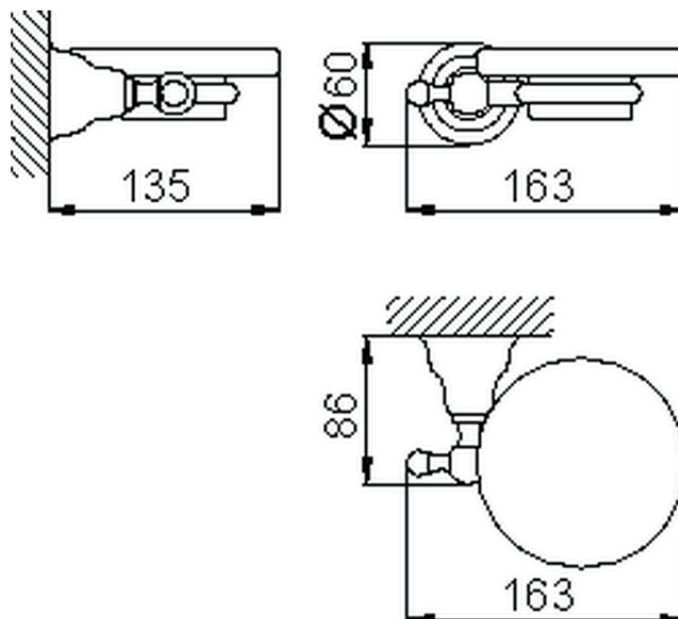

Wall mounted soap-dish ARCANA COMPONENTS_AR090600

AR090600

<https://en.cisal.it/wall-mounted-soap-dish-arcana-components-ar090600>

2026-06-13