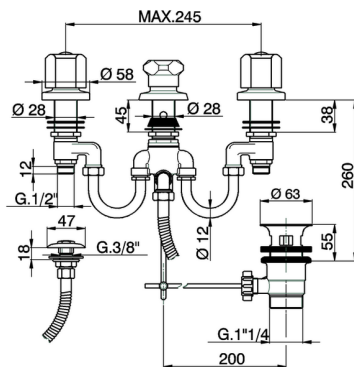

Bidet 3-holes mixer with shower TR_TR001311

MODEL **TR001311**

Bidet 3-holes mixer with shower, with automatic 1"1/4 automatic pop-up waste, without handles

AVAILABLE FINISHINGS

CHARACTERISTICS

2026-04-28