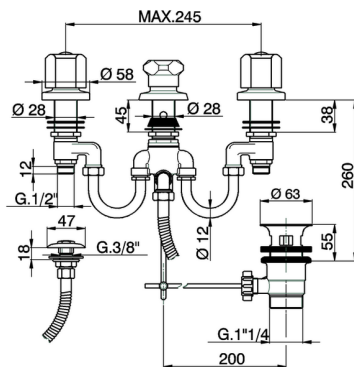

## Bidet 3-holes mixer with shower TR\_TR001311

MODEL **TR001311**

Bidet 3-holes mixer with shower, with automatic 1"1/4 automatic pop-up waste, without handles

AVAILABLE FINISHINGS

CHARACTERISTICS

2026-04-08