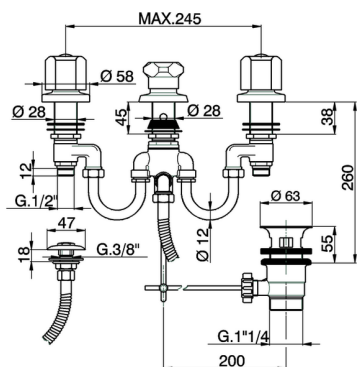

Bidet 3-holes mixer with shower TR_TR001311

MODEL **TR001311**

Bidet 3-holes mixer with shower, with automatic 1"1/4 automatic pop-up waste, without handles

AVAILABLE FINISHINGS

CHARACTERISTICS

2026-05-19