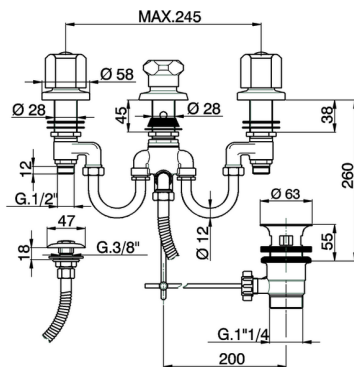

## Bidet 3-holes mixer with shower TR\_TR001311

MODEL **TR001311**

Bidet 3-holes mixer with shower, with automatic 1"1/4 automatic pop-up waste, without handles

AVAILABLE FINISHINGS

CHARACTERISTICS

2026-06-14