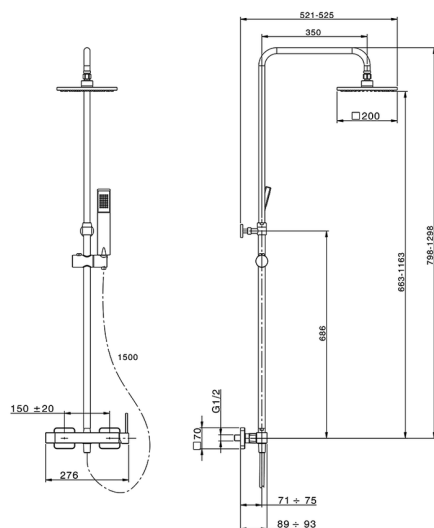

2-functions single lever shower set SHOWER COLUMNS_RA004021

MODEL **RA004021**

2-functions single lever shower set, 2 outlet diverter, adjustable riser column, sliding shower bracket, 42x18 mm ABS Quad one spray handshower, 200x200 mm Brass square showerhead 8 mm thick, 150 cm smooth SUPREME Flexible Hose

AVAILABLE FINISHINGS

21 21 Chrome

CHARACTERISTICS

Single Lever **1**

Cartridge Spare Parts **ZZ94240000**

25 mm Cartridge

2025-04-25