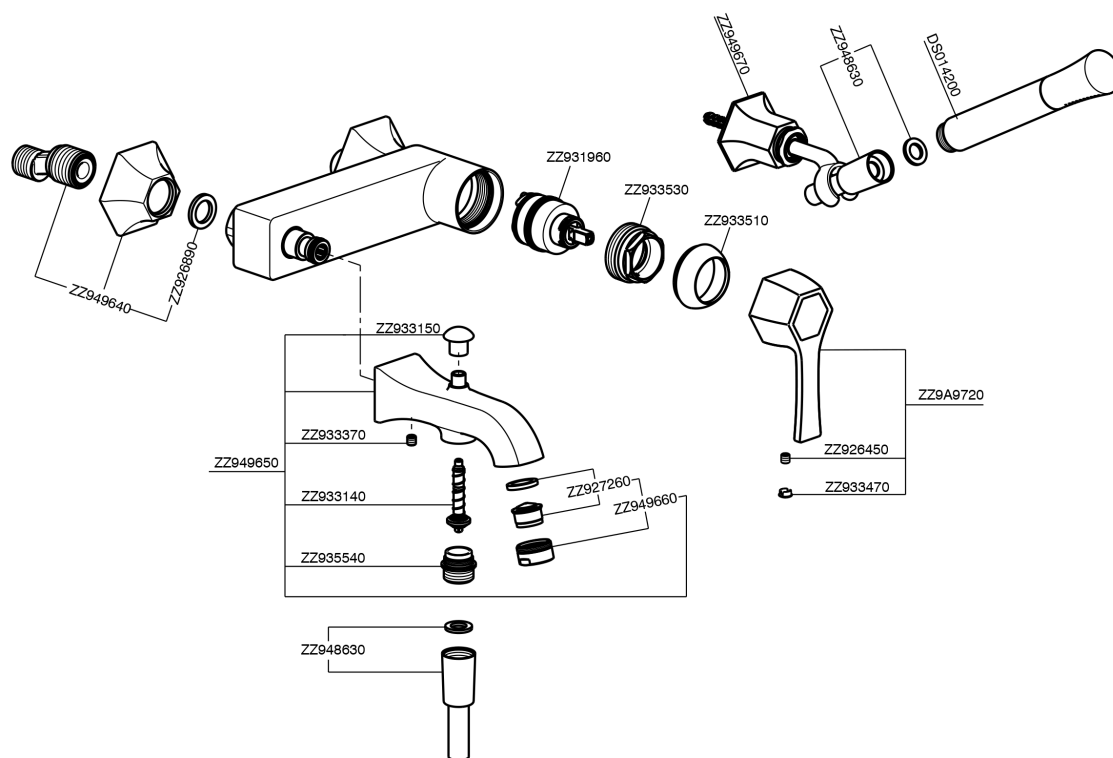

Single lever bath mixer, with shower set CHERIE_CH000124

CH000124

<https://en.cisal.it/single-lever-bath-mixer-with-shower-set-cherie-ch000124>

2026-04-08