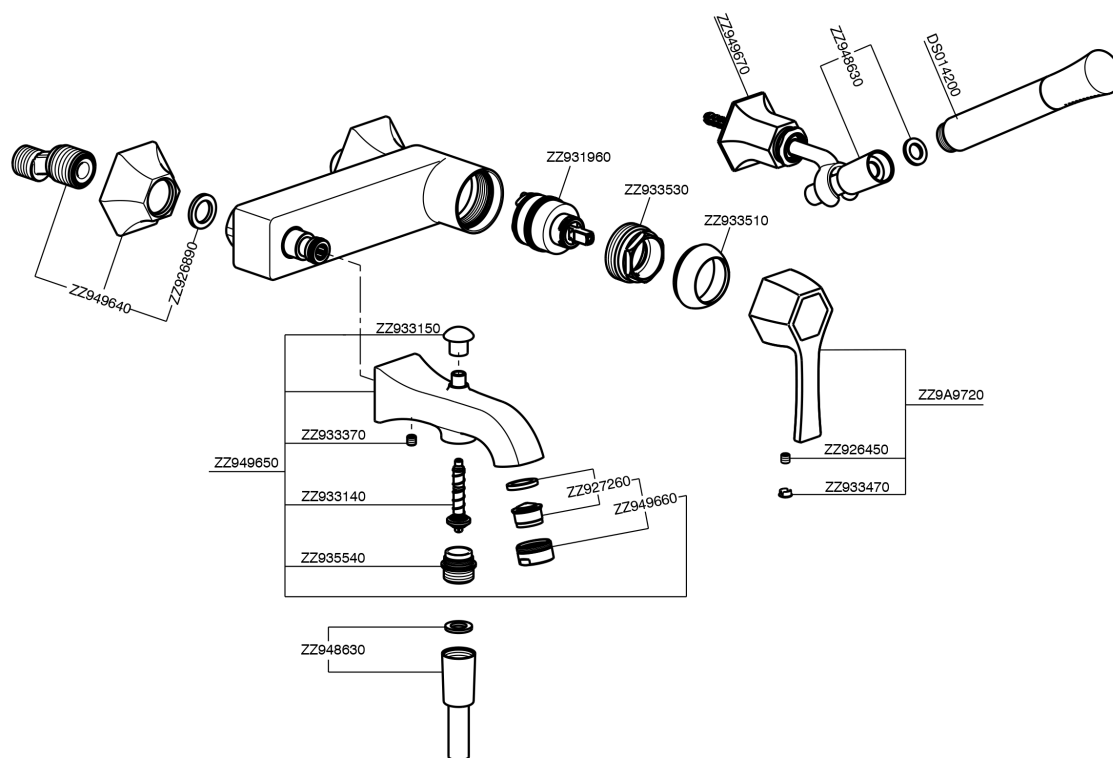

## Single lever bath mixer, with shower set CHERIE\_CH000124

CH000124

<https://en.cisal.it/single-lever-bath-mixer-with-shower-set-cherie-ch000124>

2026-05-19