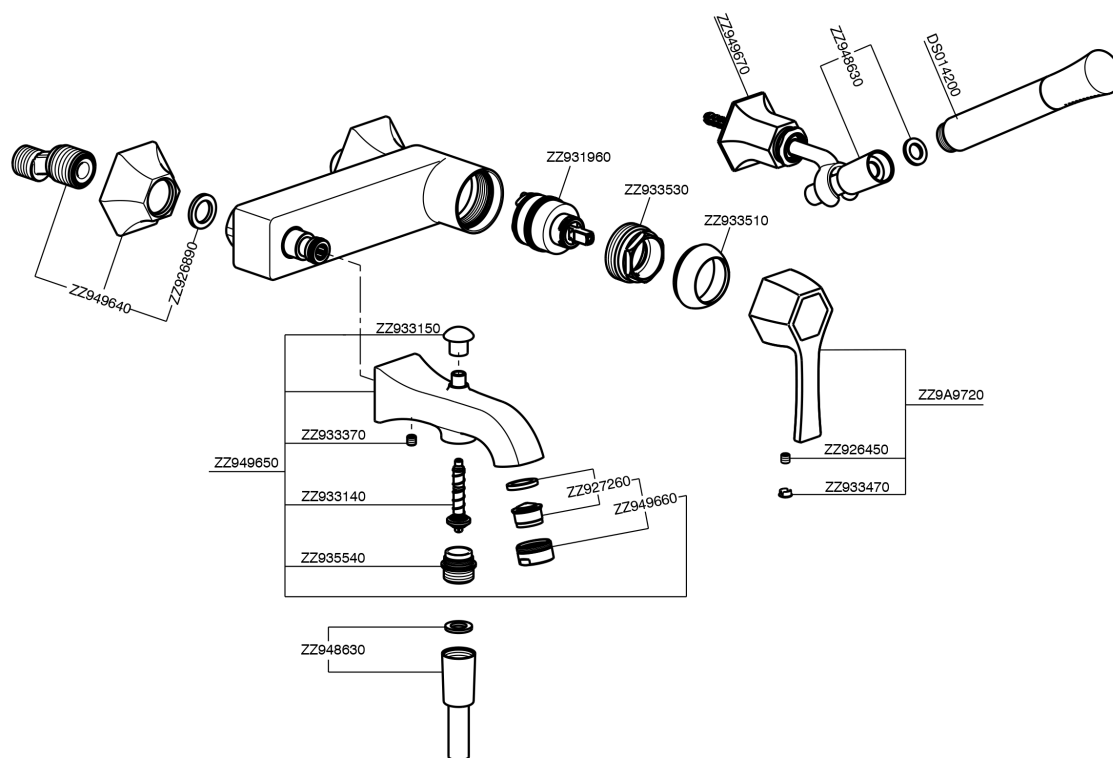

## Single lever bath mixer, with shower set CHERIE\_CH000124

CH000124

<https://en.cisal.it/single-lever-bath-mixer-with-shower-set-cherie-ch000124>

2026-06-14