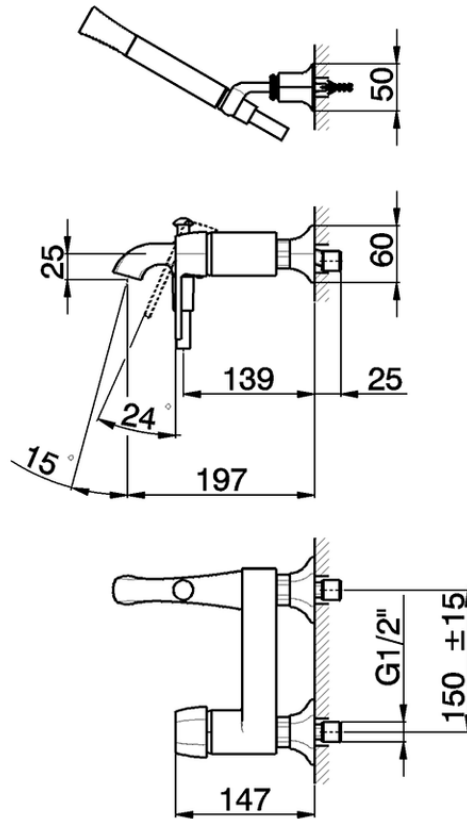

Single lever bath mixer, with shower set CHERIE_CH000124

CH000124

<https://en.cisal.it/single-lever-bath-mixer-with-shower-set-cherie-ch000124>

2026-06-13