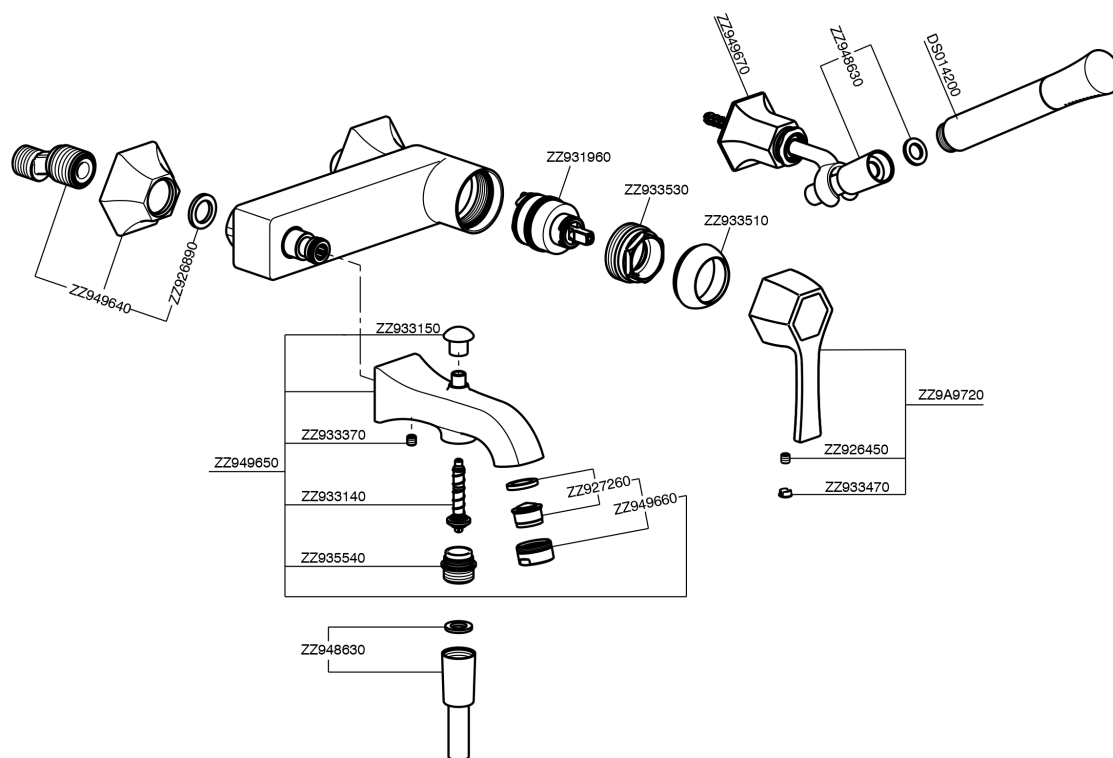

Single lever bath mixer, with shower set CHERIE_CH000124

CH000124

<https://en.cisal.it/single-lever-bath-mixer-with-shower-set-cherie-ch000124>

2026-04-29