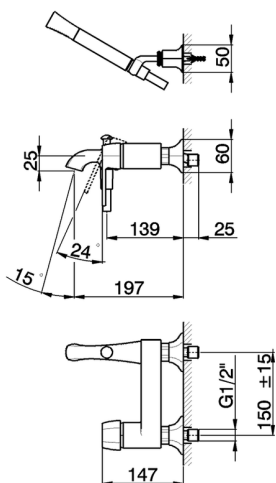

## Single lever bath mixer, with shower set **CH000124**

MODEL **CH000124**

Single lever bath mixer, with shower set, wall mounted adjustable handshower bracket, Chérie Brass one spray handshower, 150 cm SUPREME smooth flexible hose

### CHARACTERISTICS

Cartridge Spare Parts **ZZ93196000**

**38 mm Cartridge**