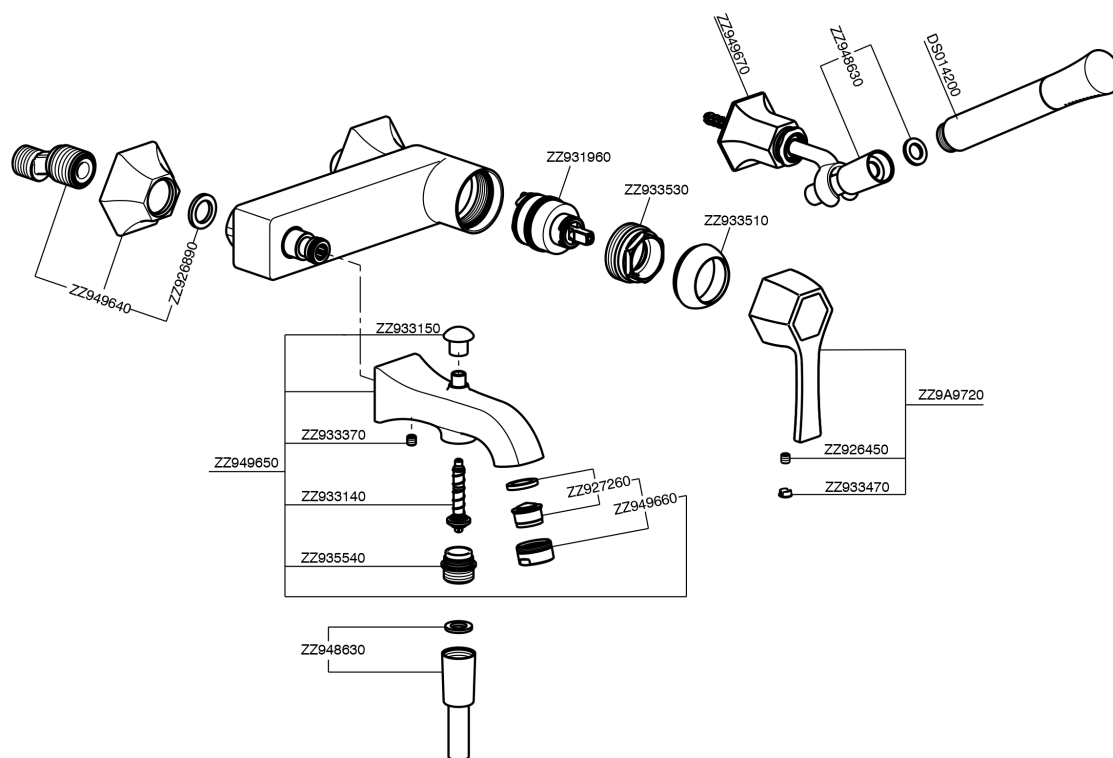

Single lever bath mixer, with shower set **CH000124**

MODEL **CH000124**

Single lever bath mixer, with shower set, wall mounted adjustable handshower bracket, Chérie Brass one spray handshower, 150 cm SUPREME smooth flexible hose

AVAILABLE FINISHINGS

- 
6T 6T Chrome/Matt Black
- 
7C 7C Gold/Matt Black
- 
7D 7D Polished Nickel/Matt Black
- 
7E 7E Rose Gold/Matt Black

CHARACTERISTICS

Cartridge Spare Parts **ZZ93196000**
38 mm Cartridge

Single lever bath mixer, with shower set CHERIE_CH000124

CH000124

<https://en.cisal.it/single-lever-bath-mixer-with-shower-set-cherie-ch000124>

2026-05-19