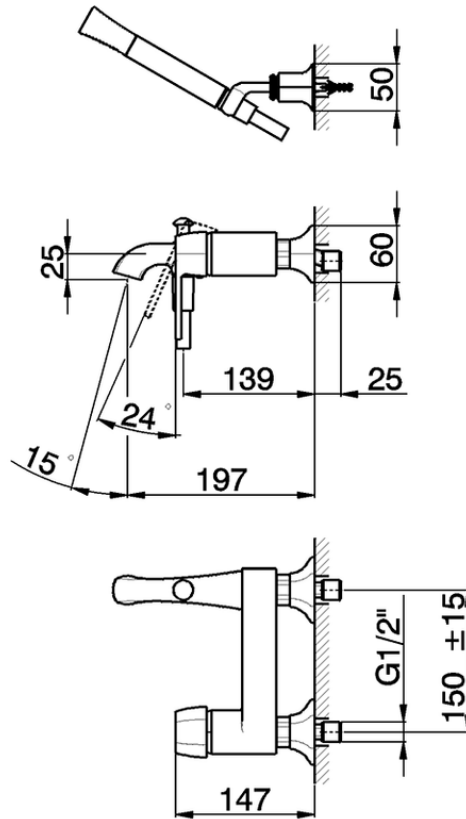

## Single lever bath mixer, with shower set CHERIE\_CH000124

CH000124

<https://en.cisal.it/single-lever-bath-mixer-with-shower-set-cherie-ch000124>

2026-04-28