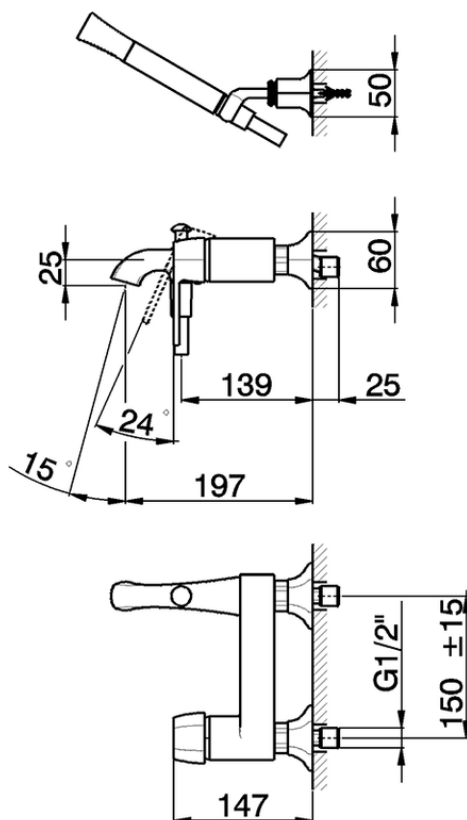

Single lever bath mixer, with shower set CHERIE_CH000124

CH000124

<https://en.cisal.it/single-lever-bath-mixer-with-shower-set-cherie-ch000124>

2026-05-19