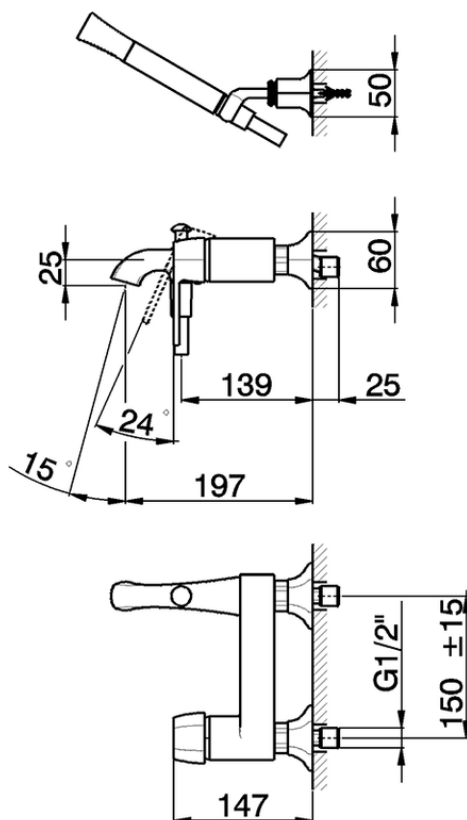

## Single lever bath mixer, with shower set CHERIE\_CH000124

CH000124

<https://en.cisal.it/single-lever-bath-mixer-with-shower-set-cherie-ch000124>

2026-06-14