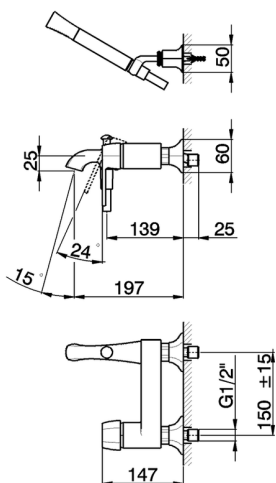

Single lever bath mixer, with shower set **CHERIE_CH000124**

MODEL **CH000124**

Single lever bath mixer, with shower set, wall mounted adjustable handshower bracket, Chérie Brass one spray handshower, 150 cm SUPREME smooth flexible hose

AVAILABLE FINISHINGS

- 
6T 6T Chrome/Matt Black
- 
7C 7C Gold/Matt Black
- 
7D 7D Polished Nickel/Matt Black
- 
7E 7E Rose Gold/Matt Black

CHARACTERISTICS

Cartridge Spare Parts **ZZ93196000**
38 mm Cartridge