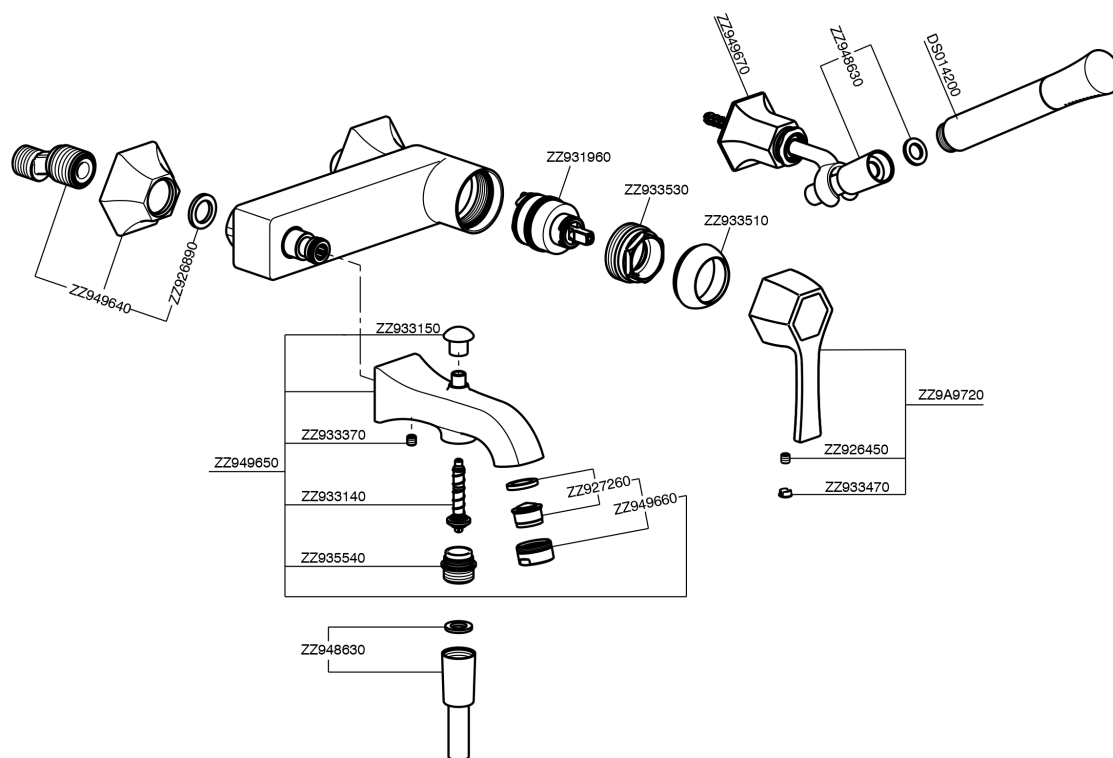

Single lever bath mixer, with shower set **CH000124**

MODEL **CH000124**

Single lever bath mixer, with shower set, wall mounted adjustable handshower bracket, Chérie Brass one spray handshower, 150 cm SUPREME smooth flexible hose

AVAILABLE FINISHINGS

- 
6T 6T Chrome/Matt Black
- 
7C 7C Gold/Matt Black
- 
7D 7D Polished Nickel/Matt Black
- 
7E 7E Rose Gold/Matt Black

CHARACTERISTICS

Cartridge Spare Parts **ZZ93196000**

38 mm Cartridge

Single lever bath mixer, with shower set CHERIE_CH000124

CH000124

<https://en.cisal.it/single-lever-bath-mixer-with-shower-set-cherie-ch000124>

2026-04-08