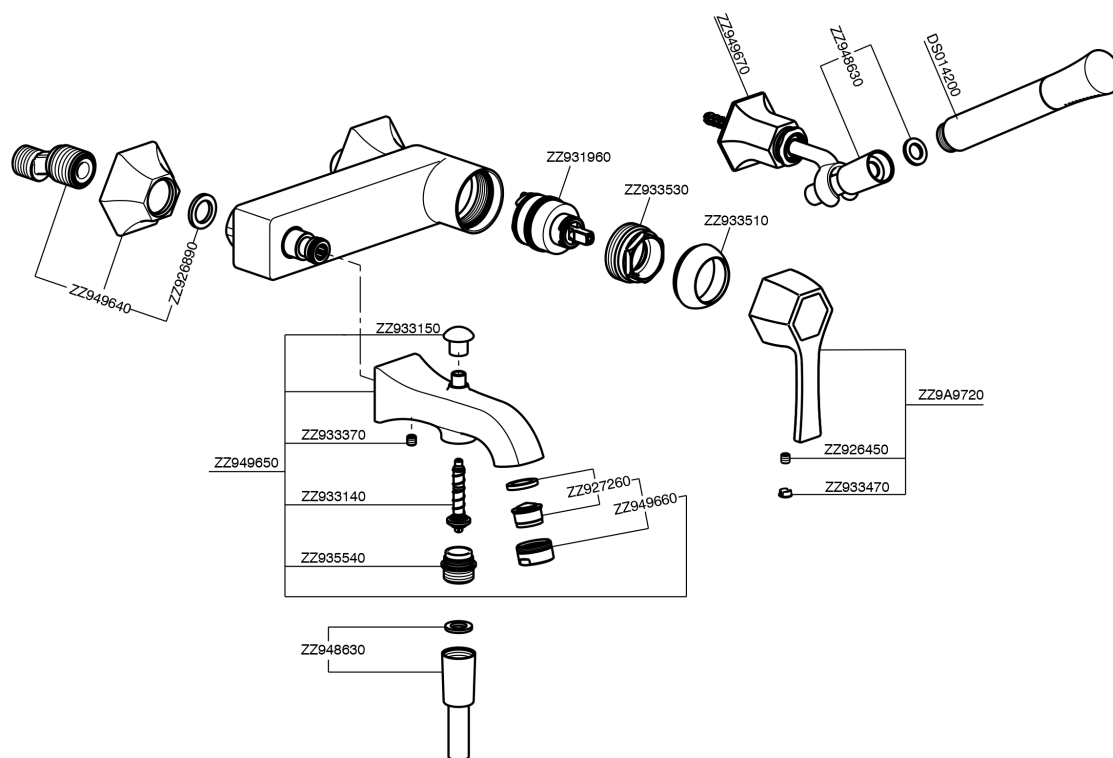

Single lever bath mixer, with shower set **CHERIE_CH000124**

MODEL **CH000124**

Single lever bath mixer, with shower set, wall mounted adjustable handshower bracket, Chérie Brass one spray handshower, 150 cm SUPREME smooth flexible hose

AVAILABLE FINISHINGS

- 
6T 6T Chrome/Matt Black
- 
7C 7C Gold/Matt Black
- 
7D 7D Polished Nickel/Matt Black
- 
7E 7E Rose Gold/Matt Black

CHARACTERISTICS

Cartridge Spare Parts **ZZ93196000**
38 mm Cartridge

Single lever bath mixer, with shower set CHERIE_CH000124

CH000124

<https://en.cisal.it/single-lever-bath-mixer-with-shower-set-cherie-ch000124>

2026-04-28