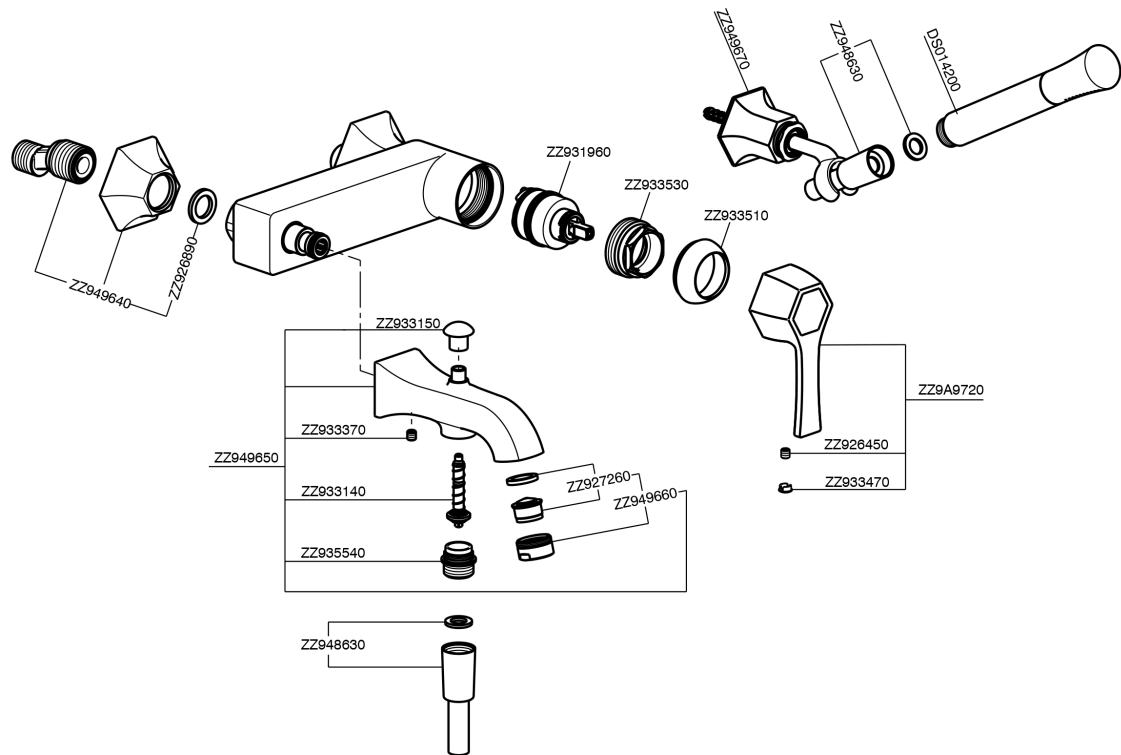

Single lever bath mixer, with shower set **CH000124**

MODEL **CH000124**

Single lever bath mixer, with shower set, wall mounted adjustable handshower bracket, Chérie Brass one spray handshower, 150 cm SUPREME smooth flexible hose

AVAILABLE FINISHINGS

- 
6T 6T Chrome/Matt Black
- 
7C 7C Gold/Matt Black
- 
7D 7D Polished Nickel/Matt Black
- 
7E 7E Rose Gold/Matt Black

CHARACTERISTICS

Cartridge Spare Parts **ZZ93196000**
38 mm Cartridge

Single lever bath mixer, with shower set CHERIE_CH000124

CH000124

<https://en.cisal.it/single-lever-bath-mixer-with-shower-set-cherie-ch000124>

2026-06-14