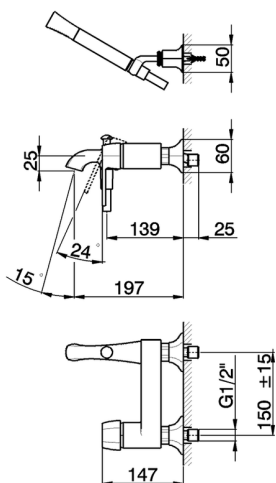

Single lever bath mixer, with shower set **CH000124**

MODEL **CH000124**

Single lever bath mixer, with shower set, wall mounted adjustable handshower bracket, Chérie Brass one spray handshower, 150 cm SUPREME smooth flexible hose

AVAILABLE FINISHINGS

- 
6T 6T Chrome/Matt Black
- 
7C 7C Gold/Matt Black
- 
7D 7D Polished Nickel/Matt Black
- 
7E 7E Rose Gold/Matt Black

CHARACTERISTICS

Cartridge Spare Parts **ZZ93196000**

38 mm Cartridge