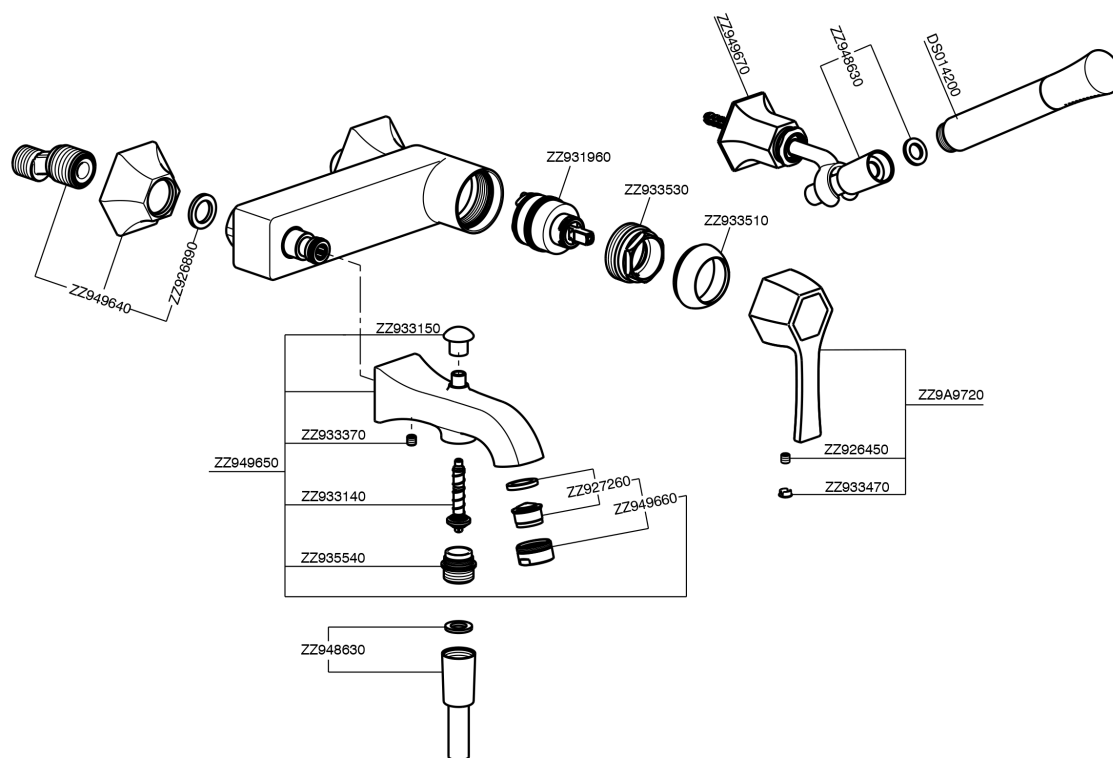

## Single lever bath mixer, with shower set CHERIE\_CH000124

CH000124

<https://en.cisal.it/single-lever-bath-mixer-with-shower-set-cherie-ch000124>

2026-04-29