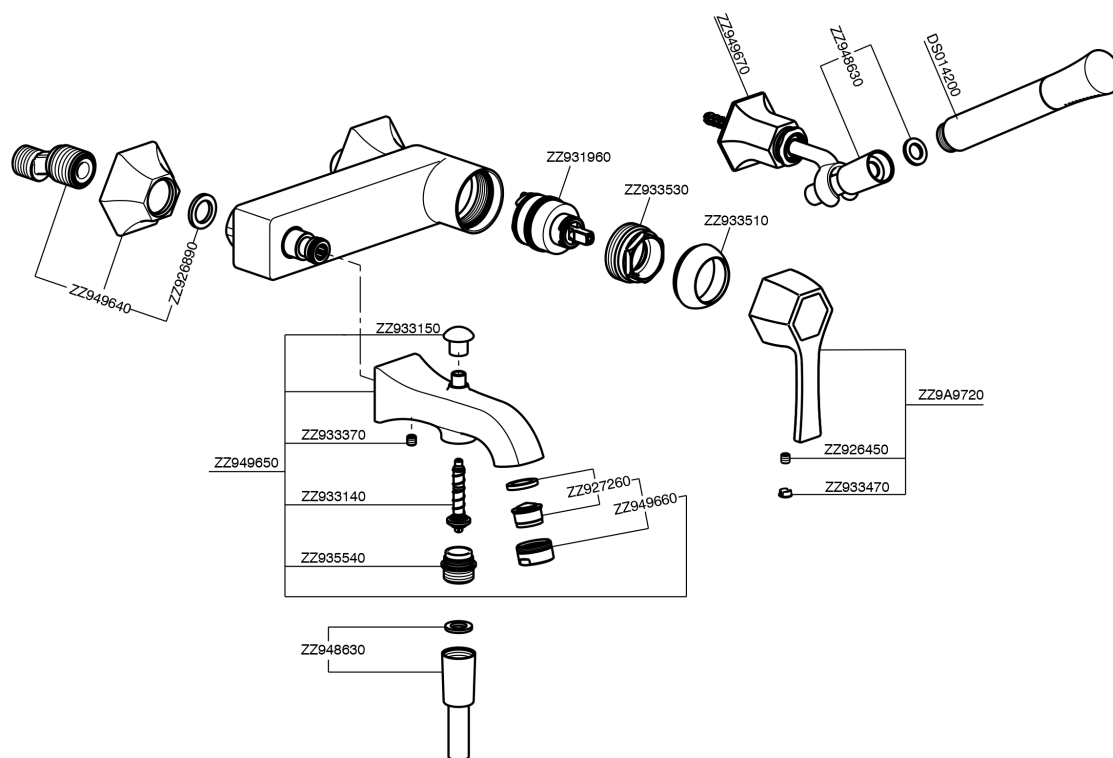

Single lever bath mixer, with shower set **CH000124**

MODEL **CH000124**

Single lever bath mixer, with shower set, wall mounted adjustable handshower bracket, Chérie Brass one spray handshower, 150 cm SUPREME smooth flexible hose

AVAILABLE FINISHINGS

- 
6T 6T Chrome/Matt Black
- 
7C 7C Gold/Matt Black
- 
7D 7D Polished Nickel/Matt Black
- 
7E 7E Rose Gold/Matt Black

CHARACTERISTICS

Cartridge Spare Parts **ZZ93196000**
38 mm Cartridge

Single lever bath mixer, with shower set CHERIE_CH000124

CH000124

<https://en.cisal.it/single-lever-bath-mixer-with-shower-set-cherie-ch000124>

2026-04-08