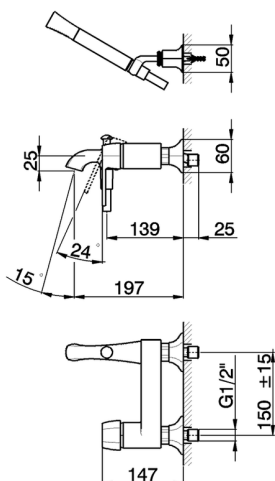

Single lever bath mixer, with shower set **CH000124**

MODEL **CH000124**

Single lever bath mixer, with shower set, wall mounted adjustable handshower bracket, Chérie Brass one spray handshower, 150 cm SUPREME smooth flexible hose

AVAILABLE FINISHINGS

- 
6T 6T Chrome/Matt Black
- 
7C 7C Gold/Matt Black
- 
7D 7D Polished Nickel/Matt Black
- 
7E 7E Rose Gold/Matt Black

CHARACTERISTICS

Cartridge Spare Parts **ZZ93196000**
38 mm Cartridge