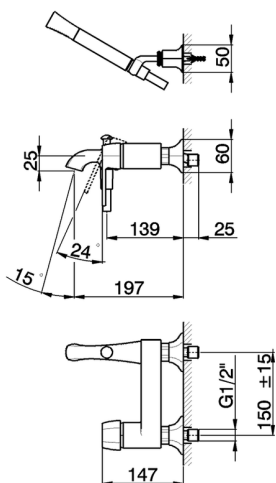

Single lever bath mixer, with shower set **CH000124**

MODEL **CH000124**

Single lever bath mixer, with shower set, wall mounted adjustable handshower bracket, Chérie Brass one spray handshower, 150 cm SUPREME smooth flexible hose

AVAILABLE FINISHINGS

- 
6T 6T Chrome/Matt Black
- 
7C 7C Gold/Matt Black
- 
7D 7D Polished Nickel/Matt Black
- 
7E 7E Rose Gold/Matt Black

CHARACTERISTICS

Cartridge Spare Parts **ZZ93196000**
38 mm Cartridge