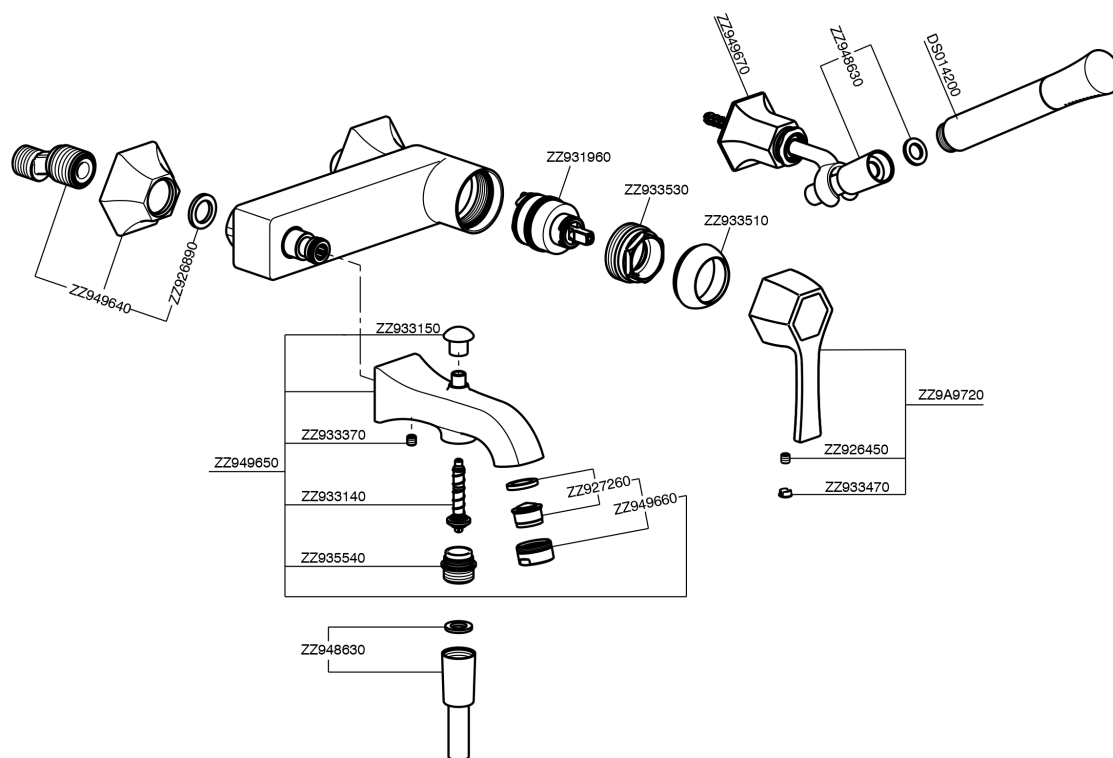

Single lever bath mixer, with shower set **CH000124**

MODEL **CH000124**

Single lever bath mixer, with shower set, wall mounted adjustable handshower bracket, Chérie Brass one spray handshower, 150 cm SUPREME smooth flexible hose

AVAILABLE FINISHINGS

- 
6T 6T Chrome/Matt Black
- 
7C 7C Gold/Matt Black
- 
7D 7D Polished Nickel/Matt Black
- 
7E 7E Rose Gold/Matt Black

CHARACTERISTICS

Cartridge Spare Parts **ZZ93196000**
38 mm Cartridge

Single lever bath mixer, with shower set CHERIE_CH000124

CH000124

<https://en.cisal.it/single-lever-bath-mixer-with-shower-set-cherie-ch000124>

2026-04-28