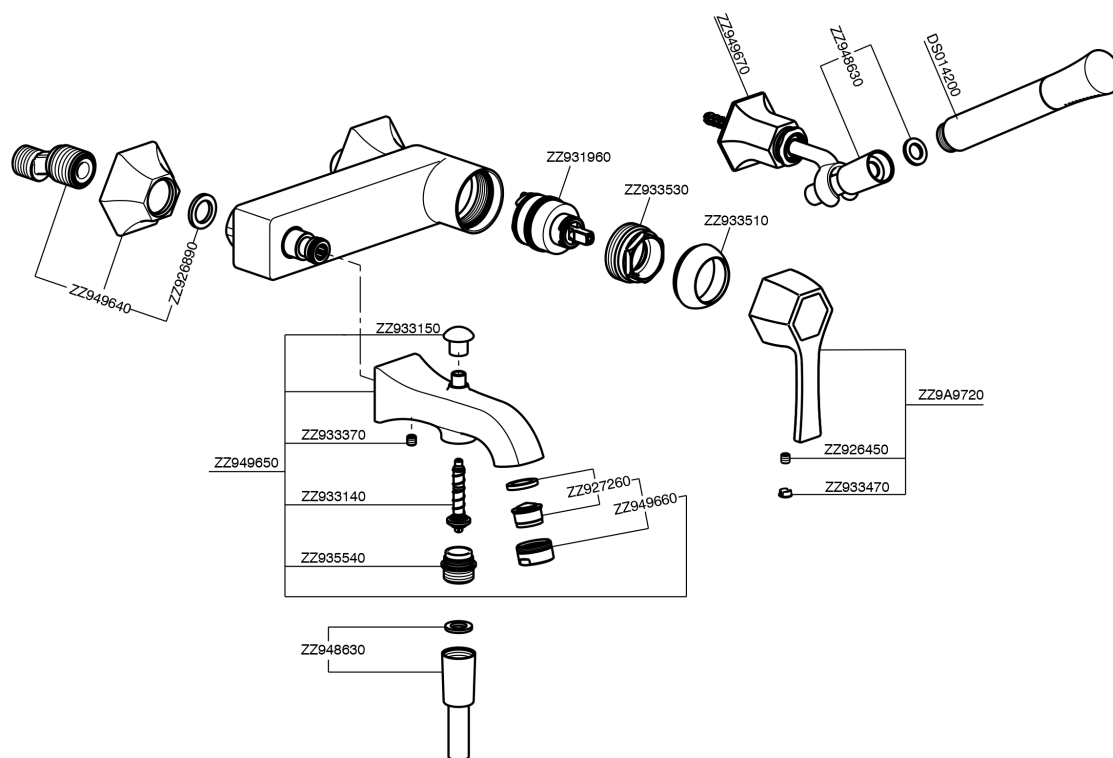

Single lever bath mixer, with shower set **CH000124**

MODEL **CH000124**

Single lever bath mixer, with shower set, wall mounted adjustable handshower bracket, Chérie Brass one spray handshower, 150 cm SUPREME smooth flexible hose

AVAILABLE FINISHINGS

- 
6T 6T Chrome/Matt Black
- 
7C 7C Gold/Matt Black
- 
7D 7D Polished Nickel/Matt Black
- 
7E 7E Rose Gold/Matt Black

CHARACTERISTICS

Cartridge Spare Parts **ZZ93196000**
38 mm Cartridge

Single lever bath mixer, with shower set CHERIE_CH000124

CH000124

<https://en.cisal.it/single-lever-bath-mixer-with-shower-set-cherie-ch000124>

2026-06-14