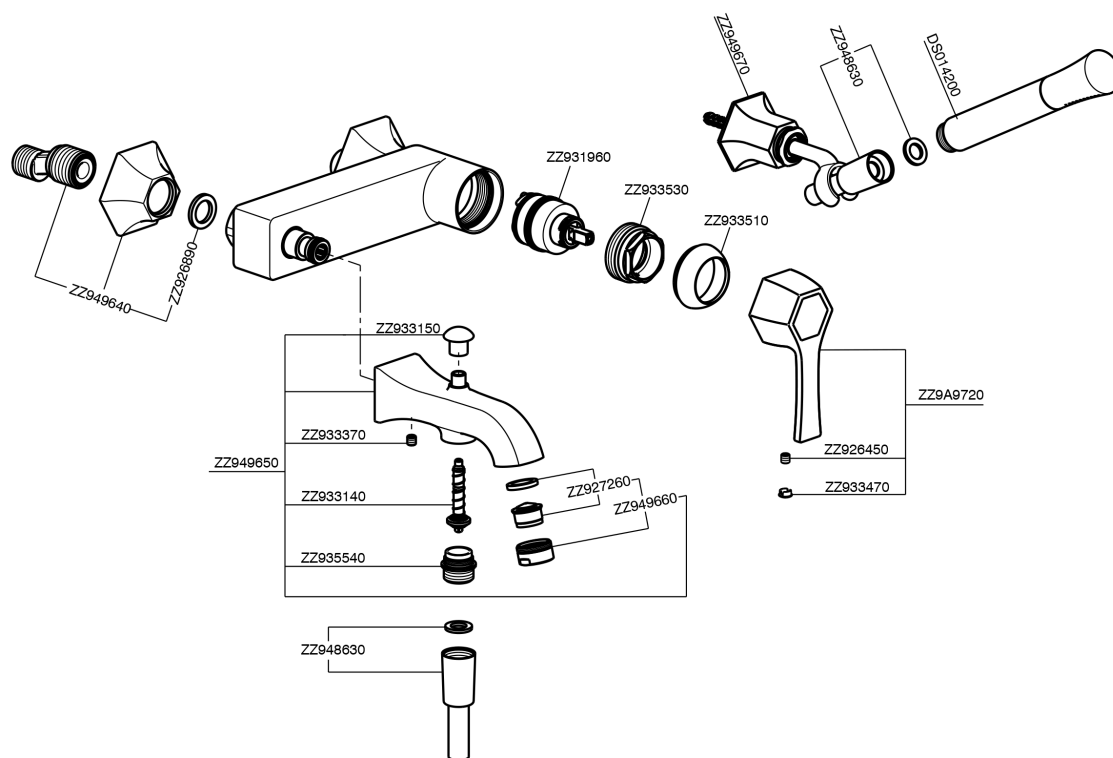

Single lever bath mixer, with shower set CHERIE_CH000124

CH000124

<https://en.cisal.it/single-lever-bath-mixer-with-shower-set-cherie-ch000124>

2026-04-28