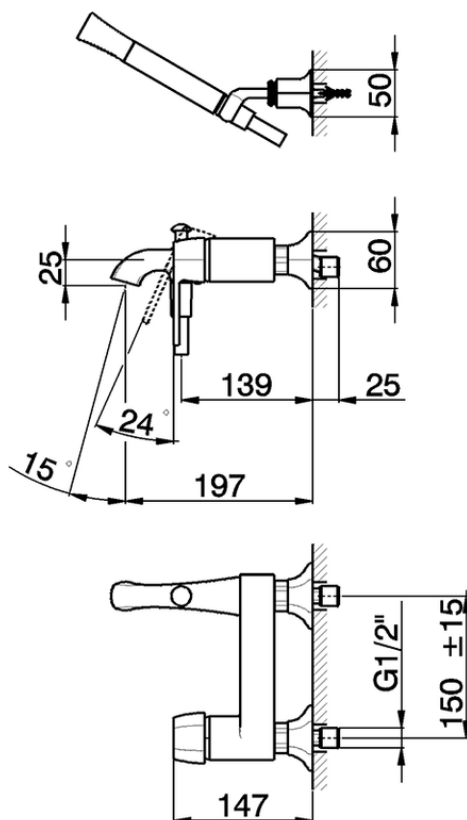

Single lever bath mixer, with shower set CHERIE_CH000124

CH000124

<https://en.cisal.it/single-lever-bath-mixer-with-shower-set-cherie-ch000124>

2026-04-08