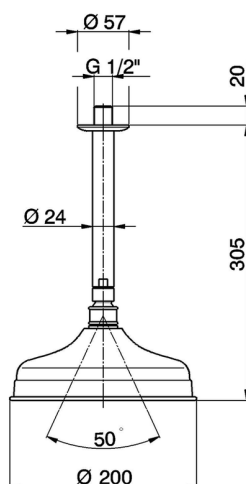

Ceiling shower arm with Arcana showerhead **ARCANA COMPONENTS_DS013410**

MODEL **DS013410**

Ceiling shower arm with Arcana showerhead, 200 mm round showerhead, 305 mm shower arm

AVAILABLE FINISHINGS

-  **21** 21 Chrome
-  **24** 24 Gold
-  **26** 26 Old Copper
-  **27** 27 Old Bronze
-  **2A** 2A Satin Brushed Nickel