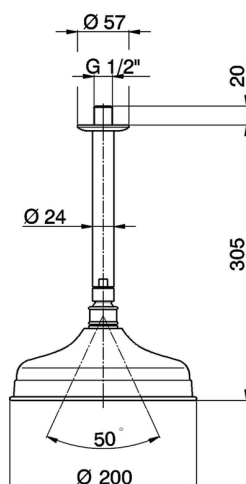

## Ceiling shower arm with Arcana showerhead **ARCANA COMPONENTS\_DS013410**

MODEL **DS013410**

Ceiling shower arm with Arcana showerhead, 200 mm round showerhead, 305 mm shower arm