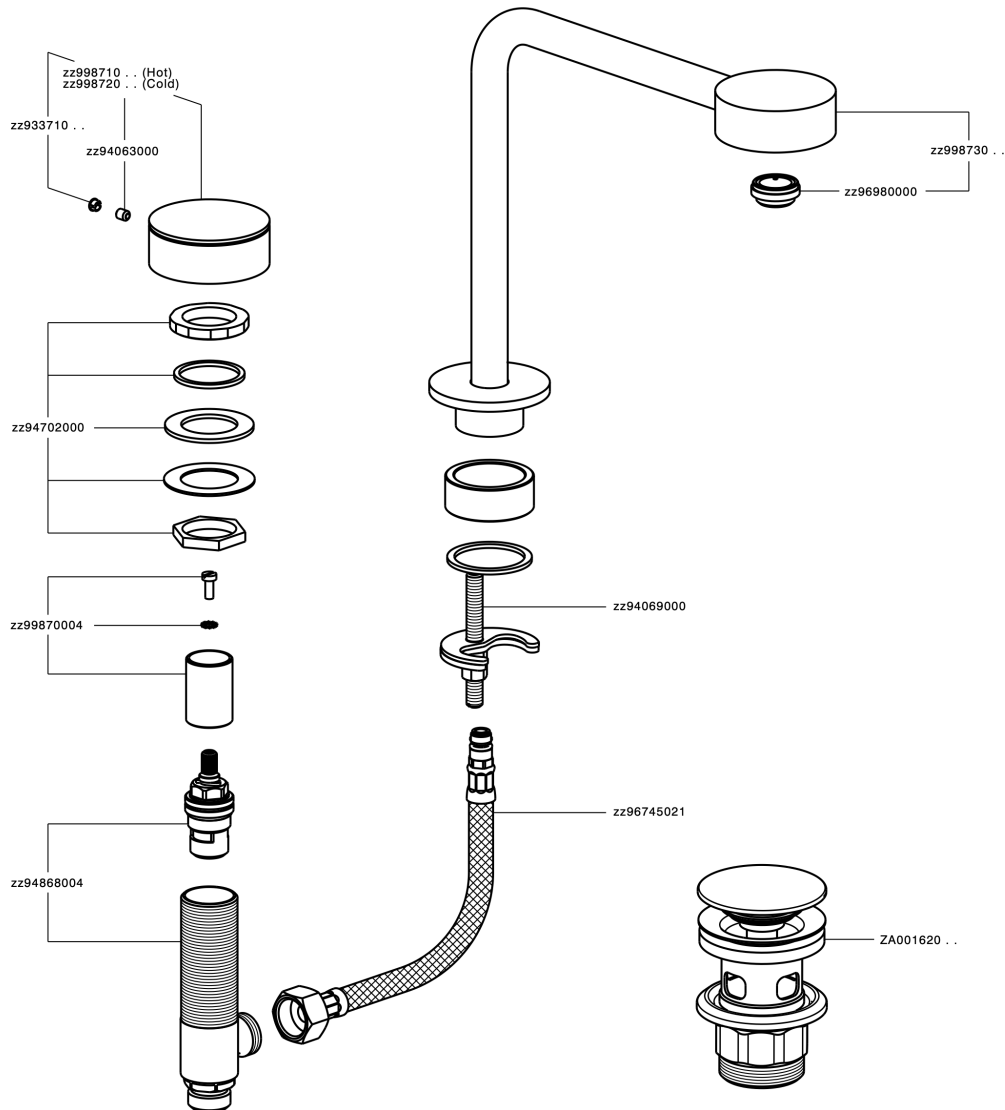

Washbasin 3-holes mixer SLIM_SM001060

MODEL **SM001060**

Washbasin 3-holes mixer, with 1"1/4 Click Clack waste

AVAILABLE FINISHINGS

-  **40** 40 Matt Black
-  **4Q** 4Q Matt White
-  **6T** 6T Chrome/Matt Black
-  **7D** 7D Polished Nickel/Matt Black

CHARACTERISTICS

Washbasin 3-holes mixer SLIM_SM001060

SM001060

<https://en.cisal.it/washbasin-3-holes-mixer-slim-sm001060>

2025-01-05