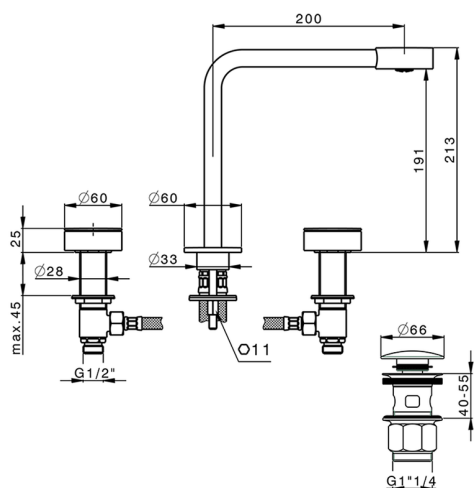

Washbasin 3-holes mixer SLIM_SM001060

MODEL **SM001060**

Washbasin 3-holes mixer, with 1"1/4 Click Clack waste

AVAILABLE FINISHINGS

-  **40** 40 Matt Black
-  **4Q** 4Q Matt White
-  **6T** 6T Chrome/Matt Black
-  **7D** 7D Polished Nickel/Matt Black

CHARACTERISTICS

Washbasin 3-holes mixer SLIM_SM001060

SM001060

<https://en.cisal.it/washbasin-3-holes-mixer-slim-sm001060>

2025-01-05