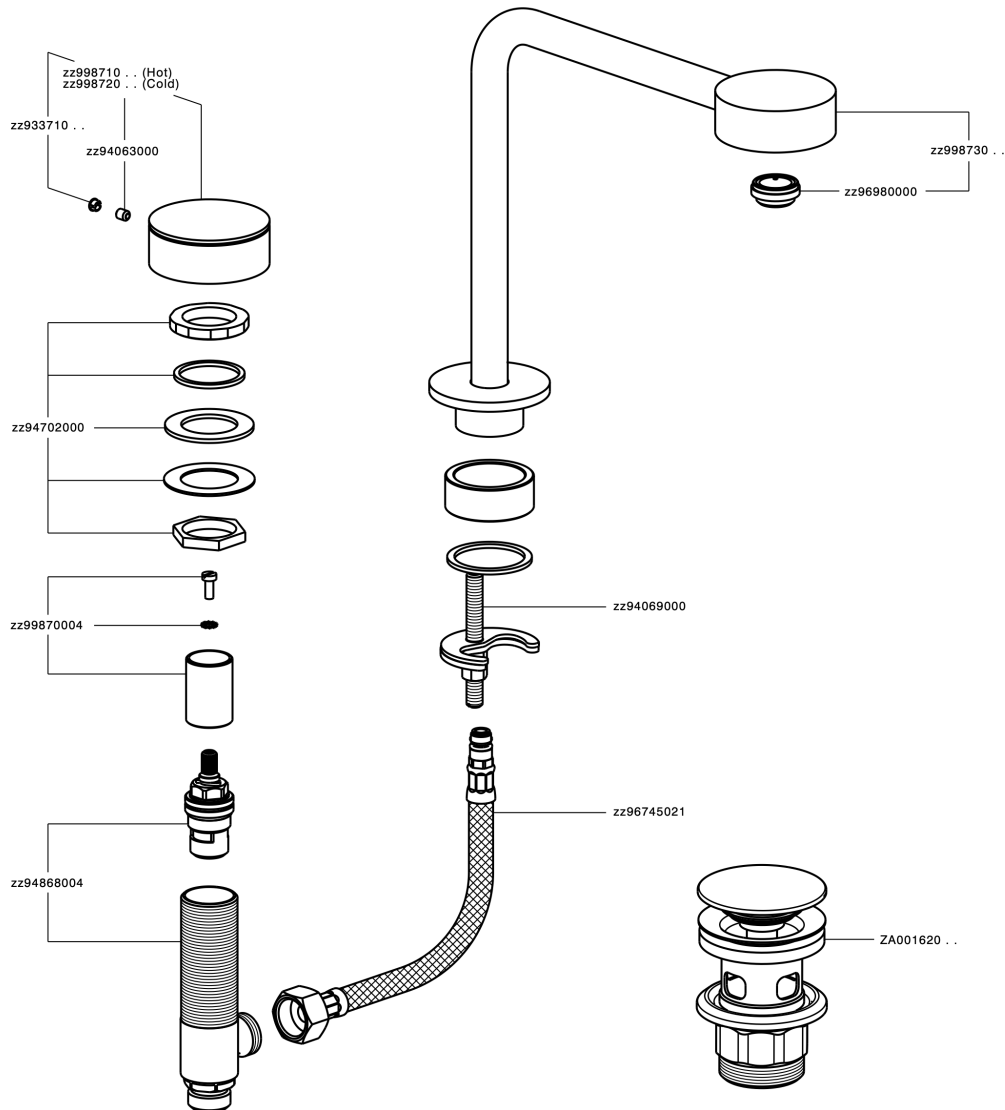

## Washbasin 3-holes mixer SLIM\_SM001060

SM001060

<https://en.cisal.it/washbasin-3-holes-mixer-slim-sm001060>

2025-01-05