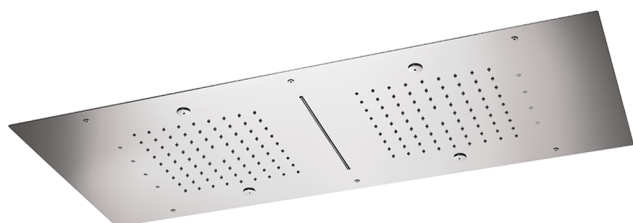

950x400 mm Ceiling showerheads ZEN SHOWER_ZS0C0380

MODEL **ZS0C0380**

950x400 mm Ceiling showerheads, 2 rain, spraying functions, waterfall, chromotherapy functions, with remote control included, Stainless Steel AISI 304

AVAILABLE FINISHINGS

- **D1** D1 Brushed Inox
- **40** 40 Matt Black
- **4Q** 4Q Matt White
- **D2** D2 Polished Inox

CHARACTERISTICS

2026-04-28