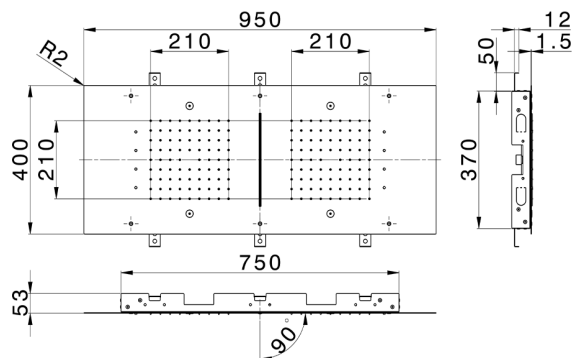

950x400 mm Ceiling showerheads ZEN SHOWER_ZS0C0380

MODEL **ZS0C0380**

950x400 mm Ceiling showerheads, 2 rain, spraying functions, waterfall, chromotherapy functions, with remote control included, Stainless Steel AISI 304

AVAILABLE FINISHINGS

- **D1** D1 Brushed Inox
- **40** 40 Matt Black
- **4Q** 4Q Matt White
- **D2** D2 Polished Inox

CHARACTERISTICS

2026-04-28